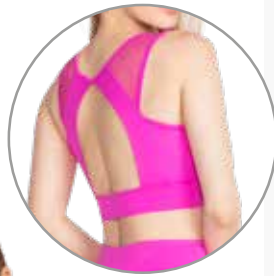

89-Dark Pink

NEW

SL218 Adult

Microfiber/Mesh Spandex

Sizes: P-S-M-L-XL

SL220 Child

Microfiber/Mesh Spandex

Sizes: 8-10, 12-14, YJr