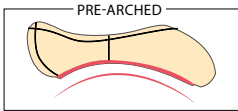

Easily and completely molds to the feet for additional comfort

Supportive wings

Full or ¾ Shank

Leather Sole

Elastic drawstring

V-Vamp and low profile for an exceptional sleek look

Long Vamp and wide platform provide additional support

Easy adjustment to the arch facilitating the break-in process and the foot work