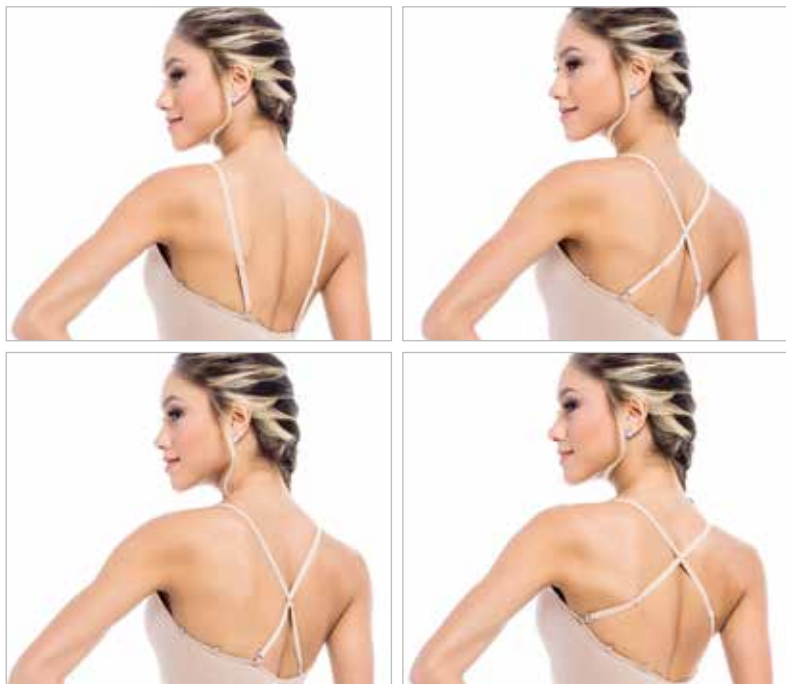

How to adjust at the back

RDE8099 Adult
Cotton Lingerie
Sizes: P-S-M-L-XL

28-Beige

Adjustable in 4 positions at the back