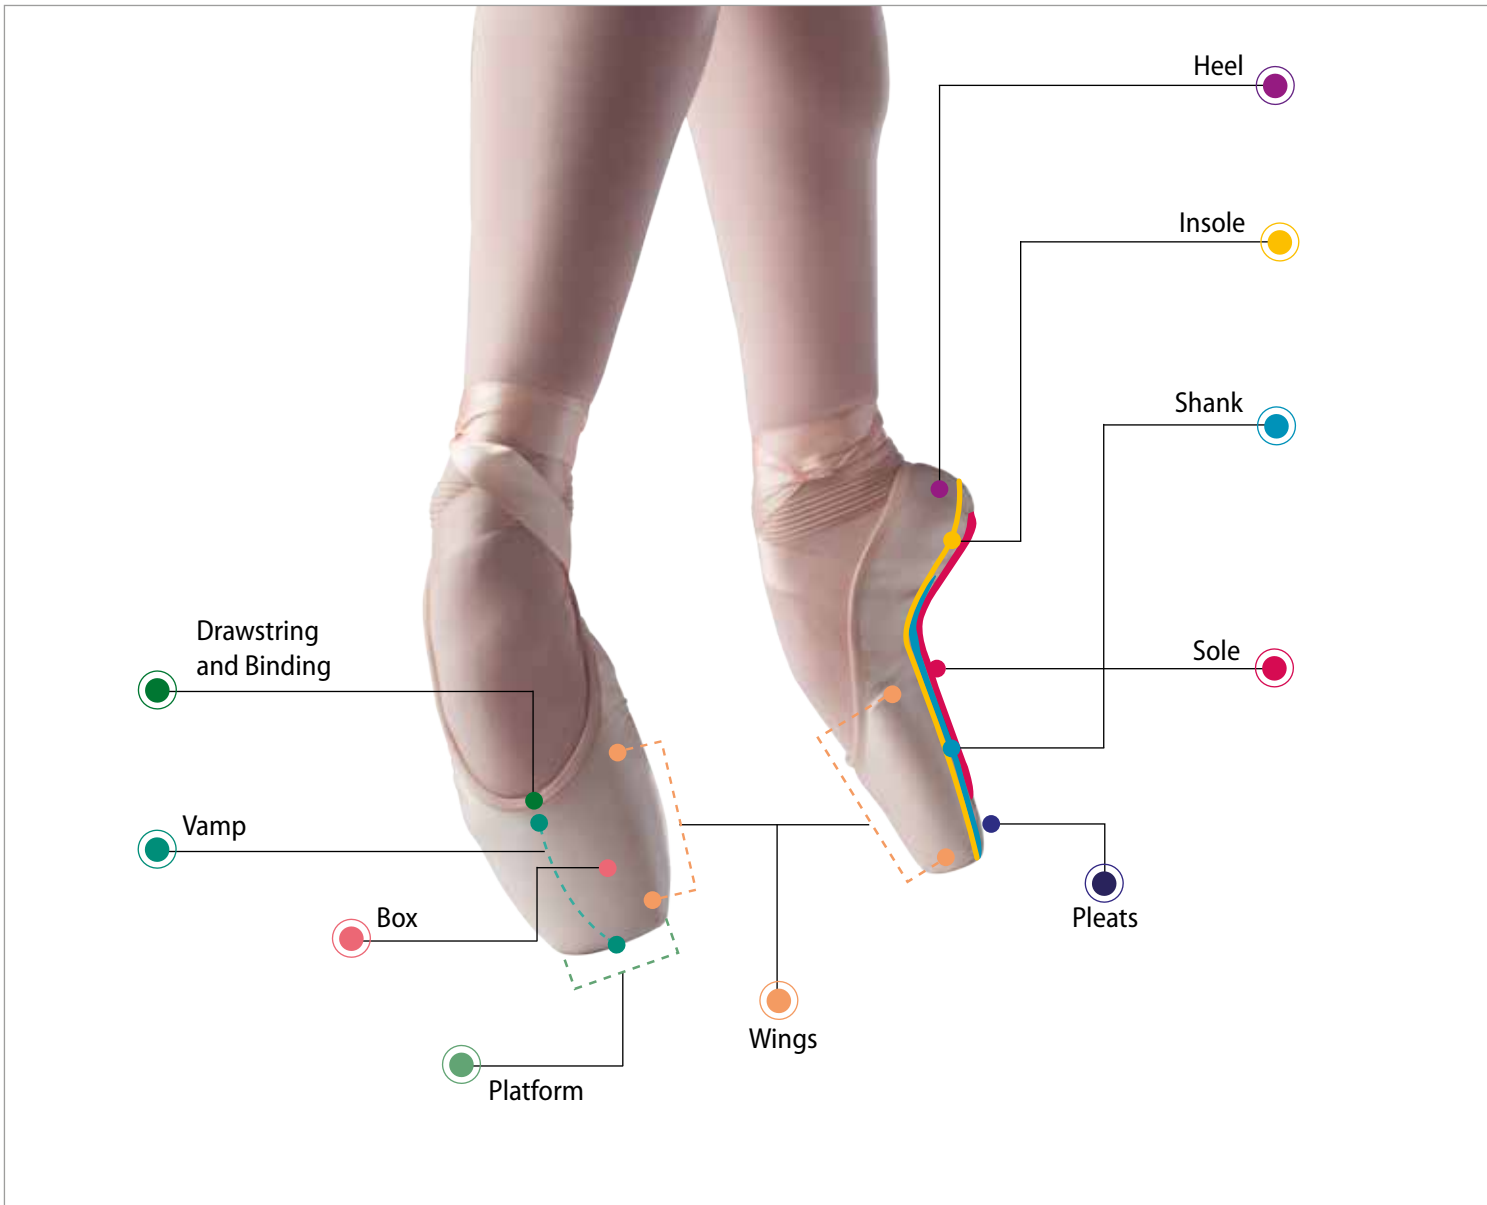

NOTE:

The Só Dança pointe shoes come with a set of accessories as follow: Styles SD08, SD09, SD09C, SD31, SD32, SD40, SD40C, SD42, SD43 contains: 2,5m (8 1/4') of satin ribbon, 30cm (1') of elastic and 2 leather platform protectors that should be glued on by the costumer.

Styles SD30 and SD41 contains: 2,5m (8 1/4') of satin ribbon and 30cm (1') of elastic.

A WORD TO THE RETAILERS:

Our mission, as a manufacturer of Pointe shoes, is to provide a wide variety of shapes and sizes to all dancers so they may enjoy a correct and comfortable fit.