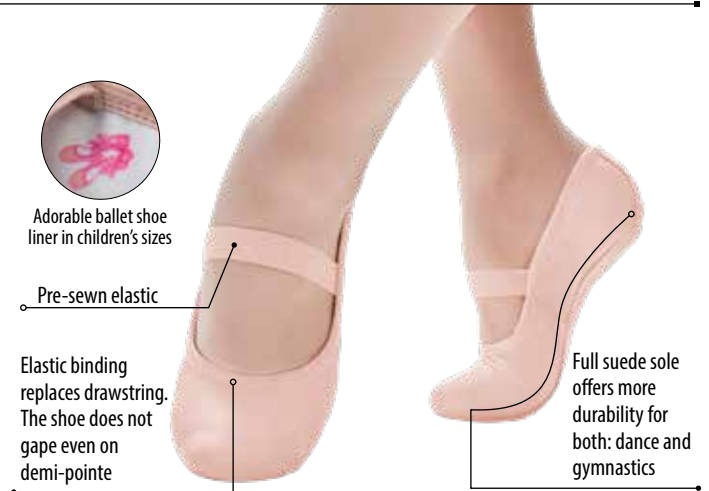

### SD55 S | SD55 L

- Elastic binding replaces the drawstring
- Suede sole
- Pre-sewn elastics

**Soft Leather**

**Widths:** A | B | C

**UK S Sizes:** Child 6 to Adult 2½

**UK L Sizes:** Adult 3 to 10

### SD69 S | SD69 L

**Premium Leather**

**Widths:** A | B | C | D

**UK S Sizes:** Child 5 to Adult 2½

**UK L Sizes:** Adult 3 to 10