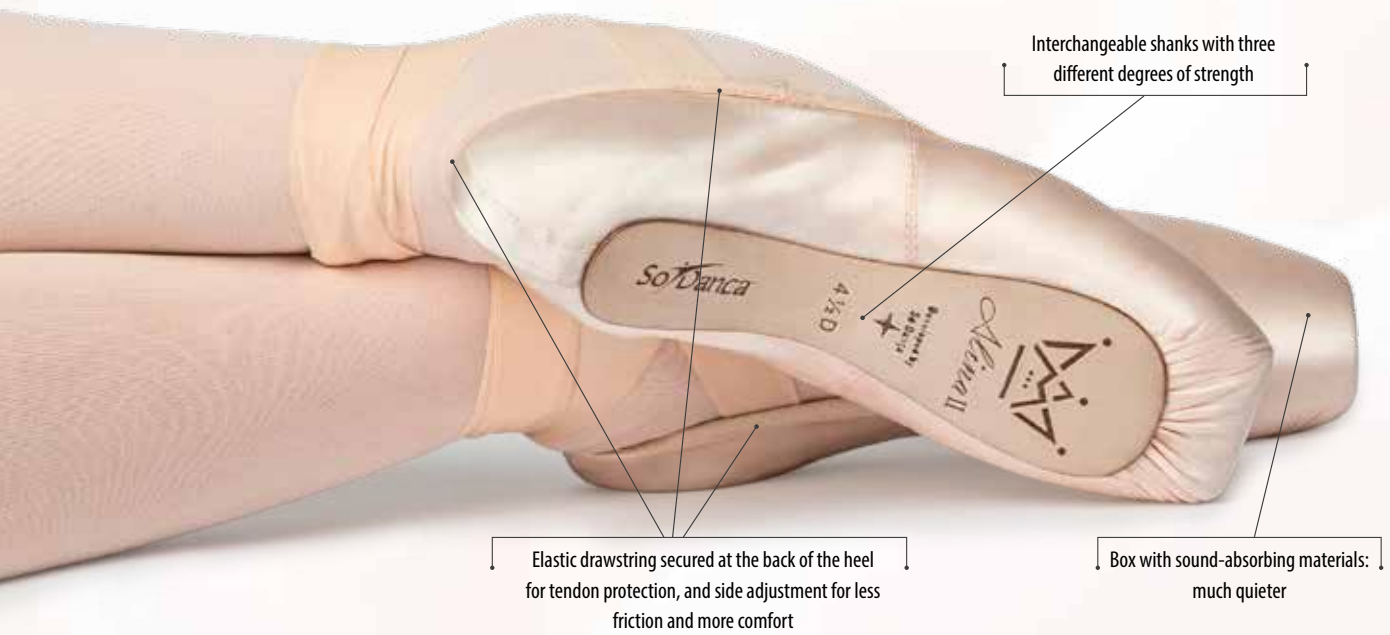

Alina by SoDanca

ALINA's hi-tech materials allow for demi-pointe roll through with grace, balance, harmony and comfort, besides extended durability with the cost-benefit of a no "break in" pointe shoe. Just put ALINA on and dance!