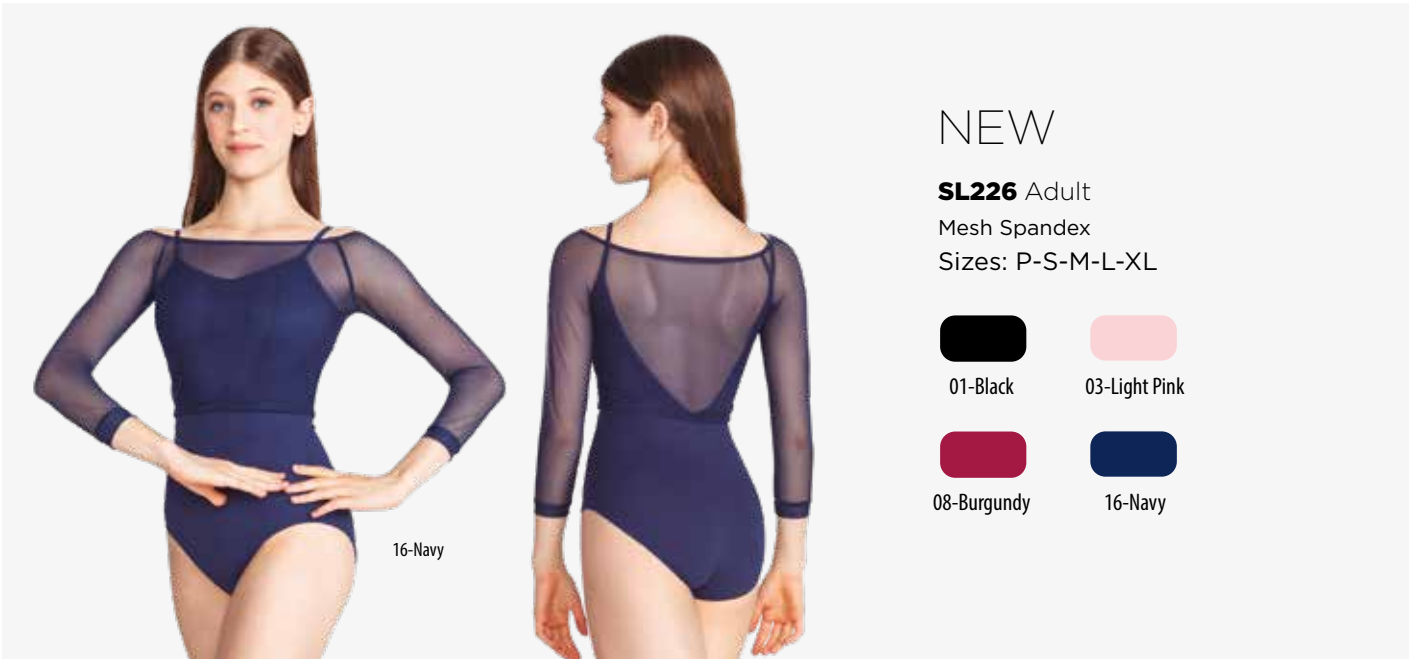

Cover Ups

1564 - Raspberry2

**SL205** Adult  
Microfiber  
Sizes: P-S-M-L-XL

**SL206** Child  
Microfiber  
Sizes: 4-6, 6x-7, 8-10, 12-14, YJr

01-Black

08 - Burgundy

1564 - Raspberry2

NEW