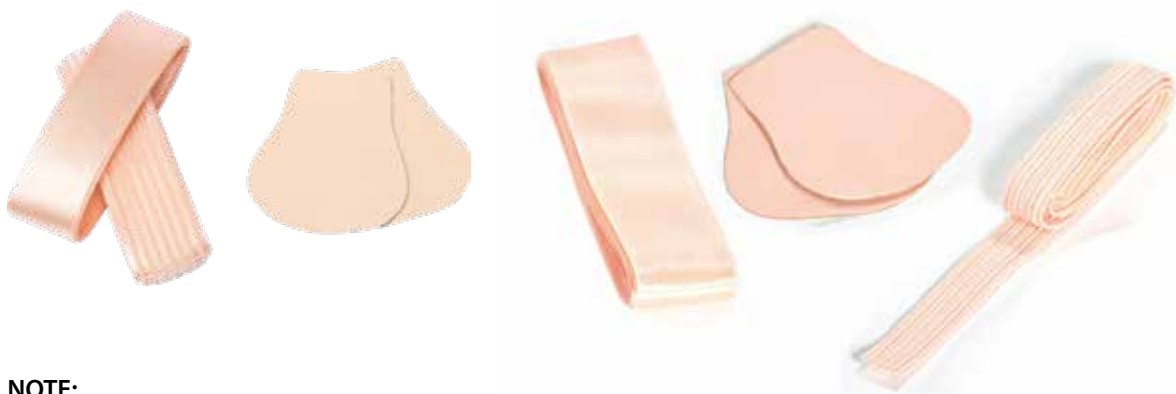

NOTE:

The Só Dança pointe shoes come with a set of accessories as follow: Styles SD08, SD09, SD09C, SD31, SD32, SD40, SD40C, SD42, SD43 contains: 2,5m (8 1/4') of satin ribbon, 30cm (1') of elastic and 2 leather platform protectors that should be glued on by the costumer.

Styles SD30 and SD41 contains: 2,5m (8 1/4') of satin ribbon and 30cm (1') of elastic.

A WORD TO THE RETAILERS:

Our mission, as a manufacturer of Pointe shoes, is to provide a wide variety of shapes and sizes to all dancers so they may enjoy a correct and comfortable fit.