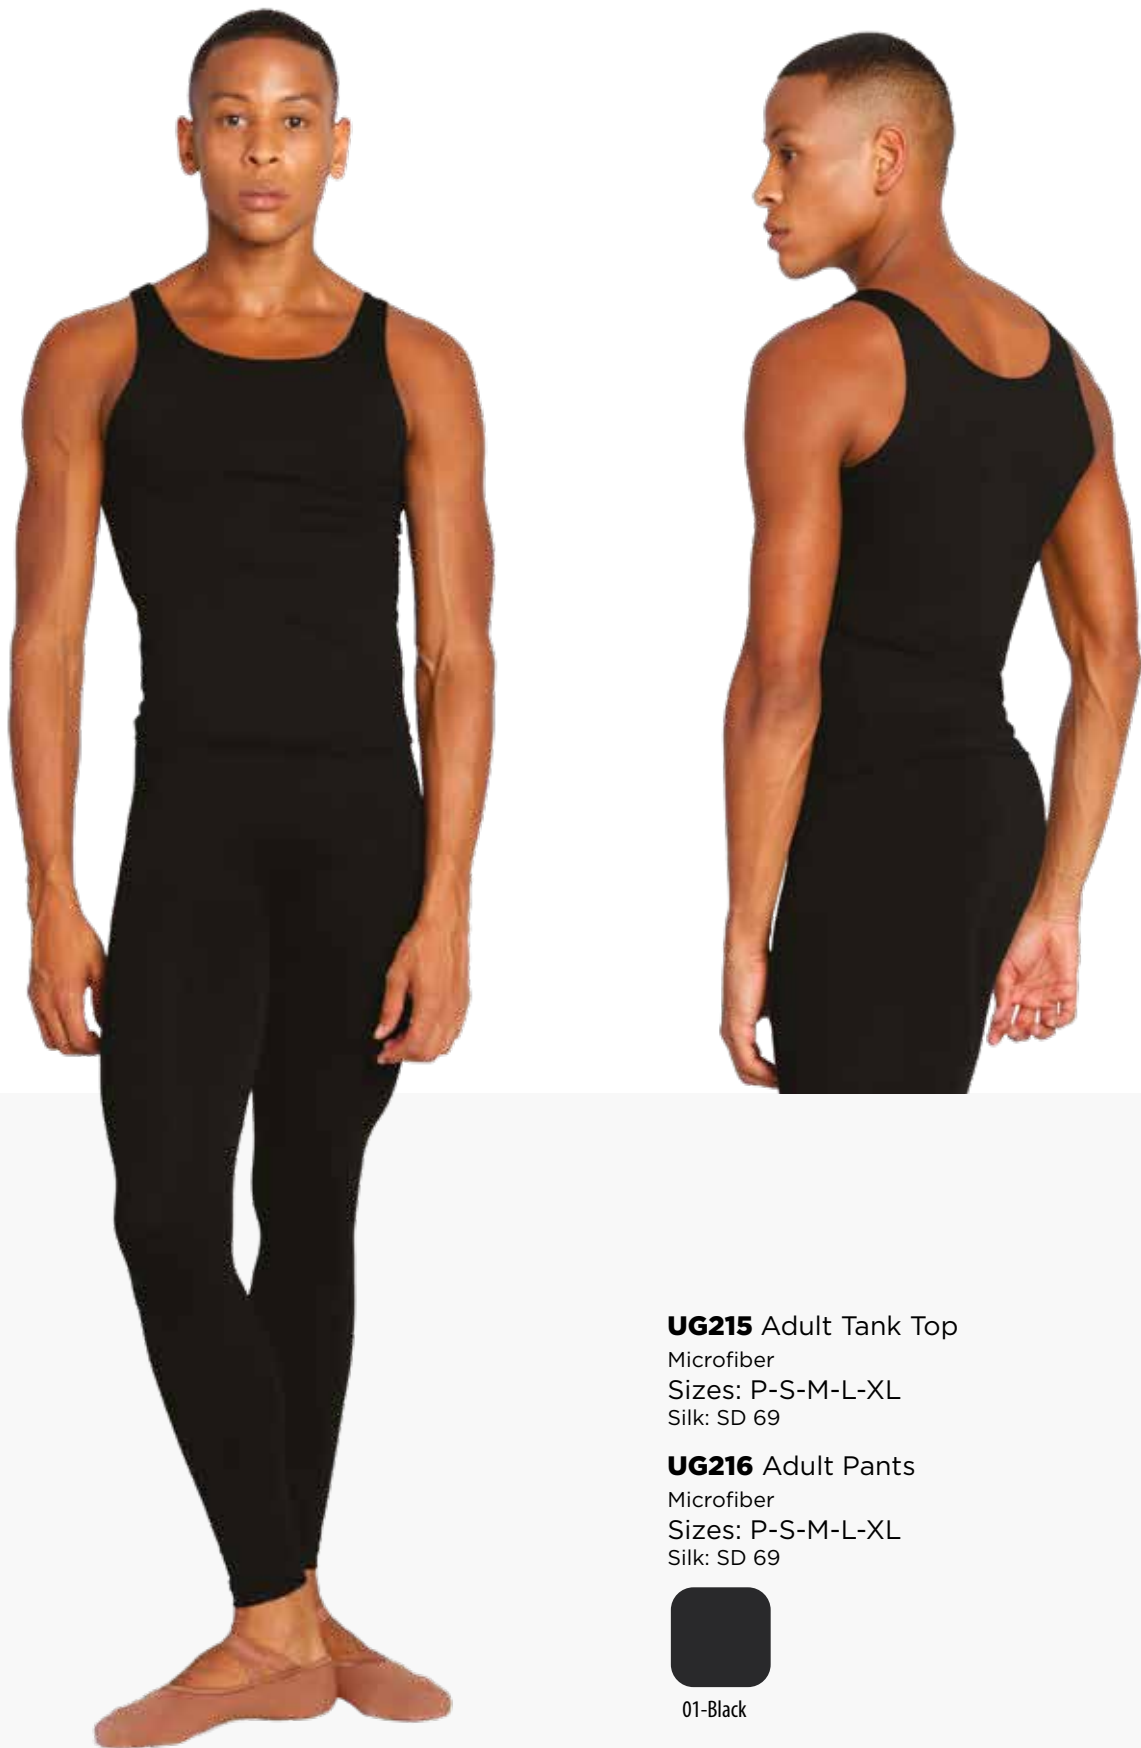

Microfiber

Sizes: P-S-M-L-XL

Silk: SD 69

01-Black

62-Coffee

202-Light Beige

**UG215** Adult Tank Top

Microfiber  
Sizes: P-S-M-L-XL  
Silk: SD 69