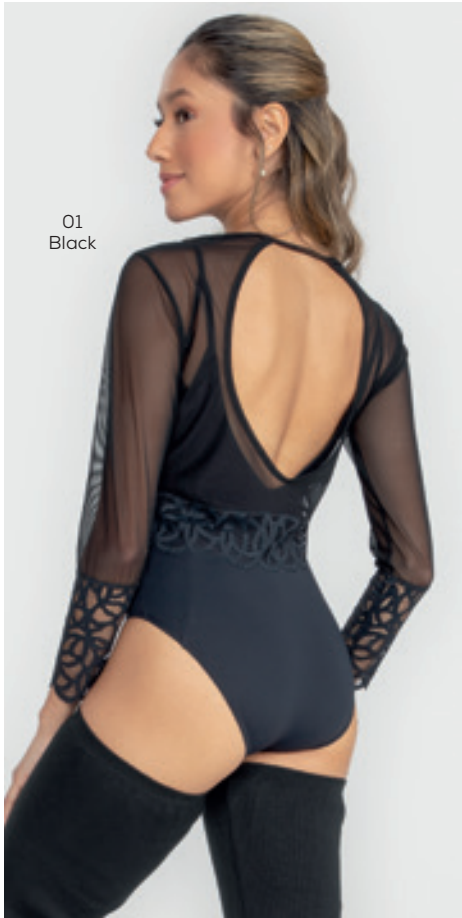

01
Black

BY12 Chantal Top

- Mesh Spandex / Stretch Lace With Circles

Adult Sizes: P, S, M, L, XL