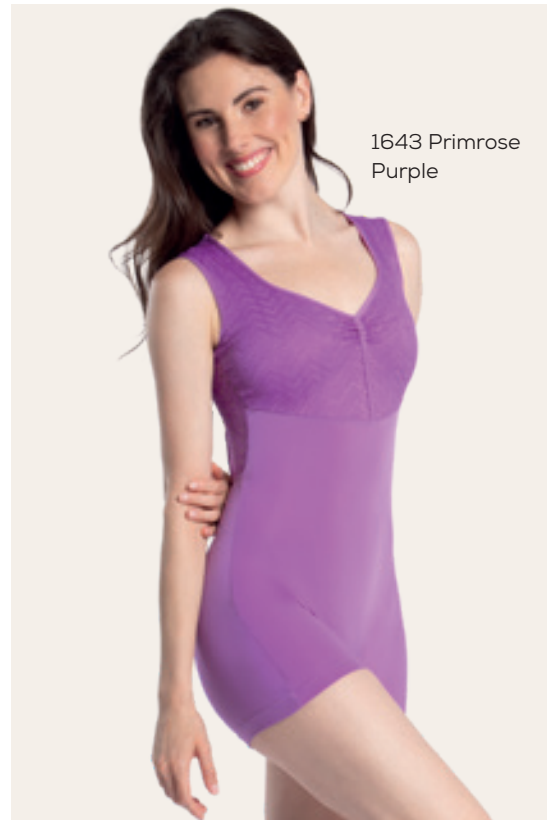

TP112 Tara

Microfiber / Chevron Stretch Lace

Adult Sizes: P, S, M, L, XL