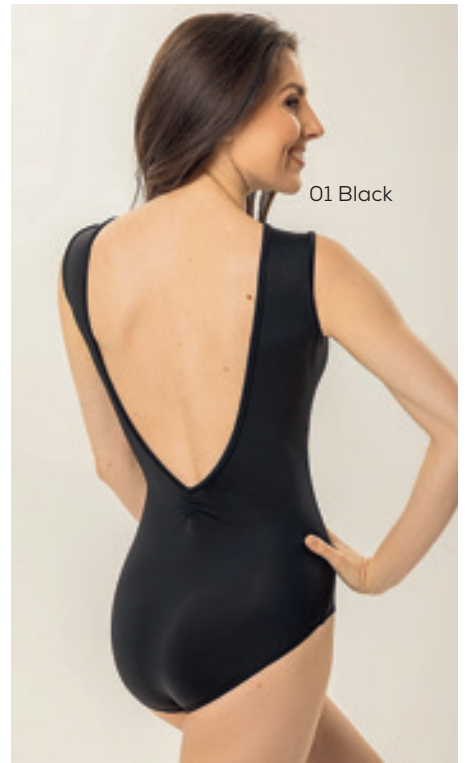

01 Black

TP128 Jen

Microfiber / Mesh Spandex

Adult Sizes: P, S, M, L, XL