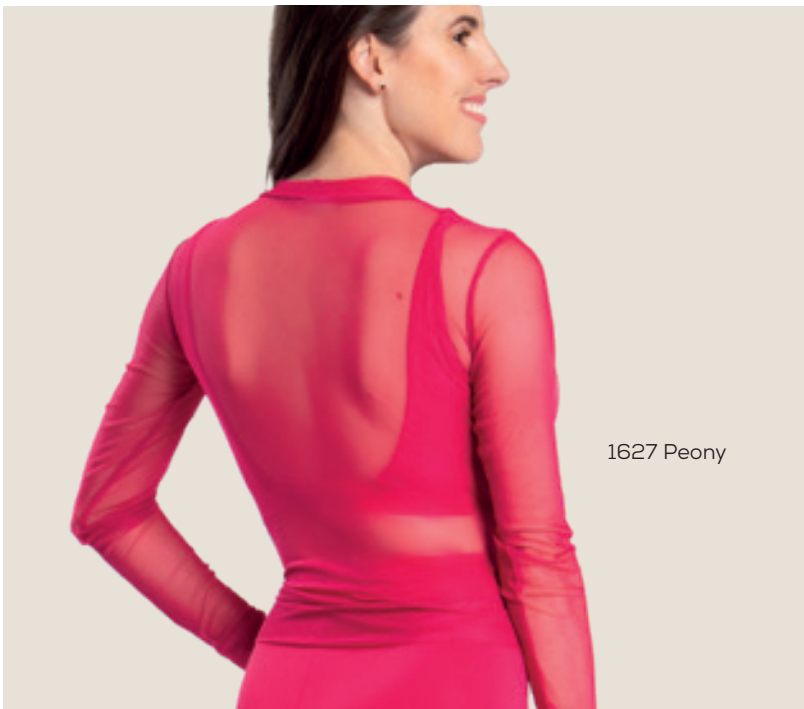

TP50 Pierina

Microfiber / Mesh Spandex

Child Sizes: 8-10, 12-14, YJr

20 Violet

34 Tropic
Green

01 Black

1627 Peony

1643
Primrose
Purple