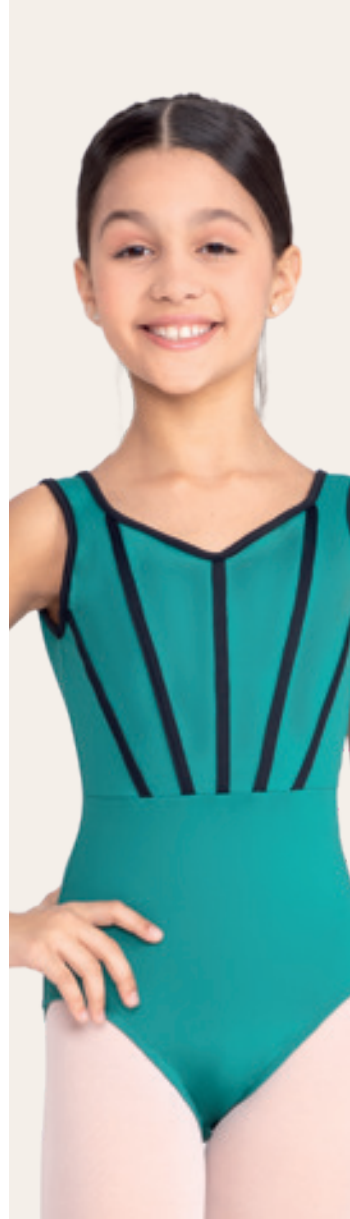

01 Black

TP120 Michelle

Microfiber

Adult Sizes: P, S, M, L, XL

TP121 Mash

Microfiber

Child Sizes: 6x-7, 8-10, 12-14, YJr

This tank leotard is designed to enhance every body type, featuring contrasting binding and a stylish deep back scoop. With its corset-inspired detailing, it combines elegance and comfort effortlessly.