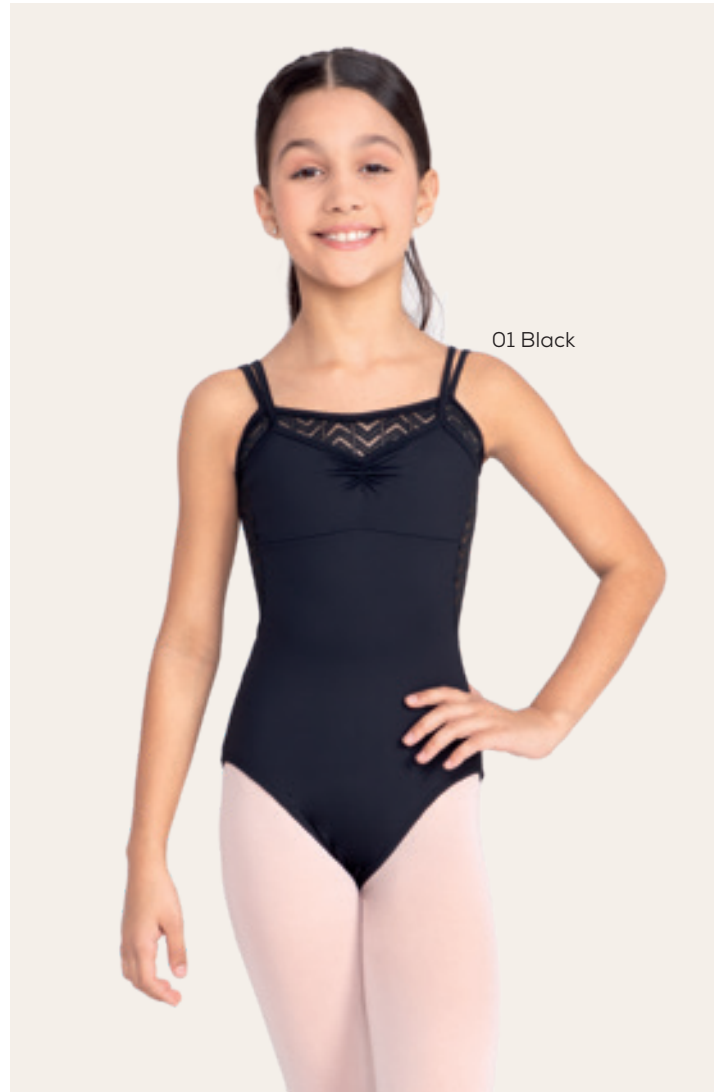

TP109 Rachie

Microfiber / Chevron Stretch Lace

Child Sizes: 6x-7, 8-10, 12-14, YJr