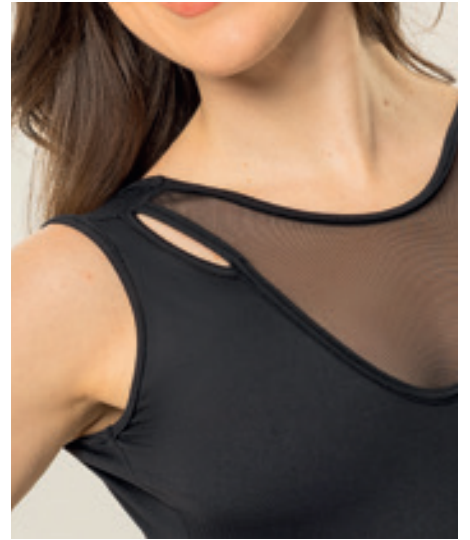

1627
Peony

TP128 Jen

Microfiber / Mesh Spandex

Adult Sizes: P, S, M, L, XL