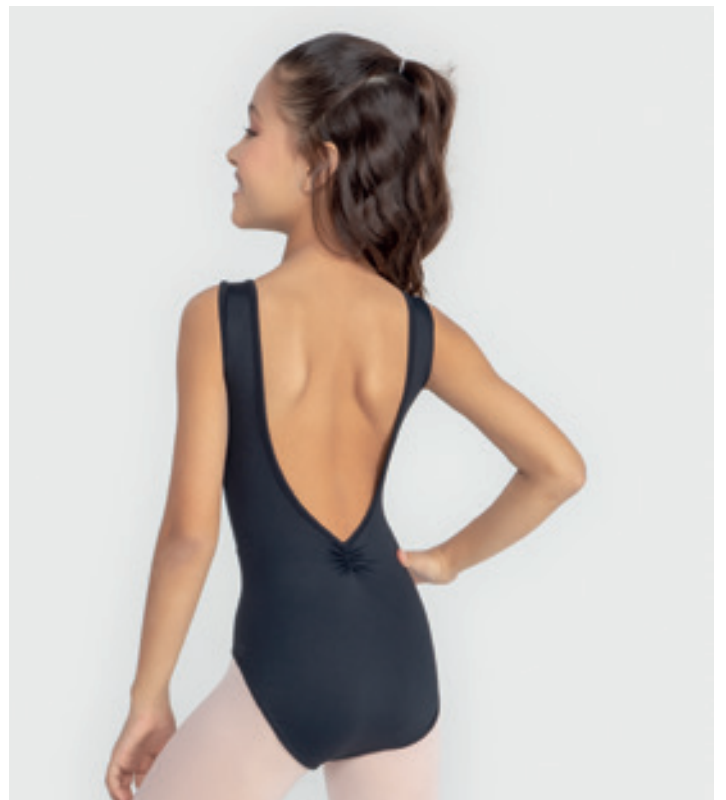

Adult Sizes: P, S, M, L, XL

123
Petal Pink

123
Petal Pink

96
Ocean
Spray

BY05C Martina

- Microfiber

Child Sizes: 6x7, 8-10, 12-14, YJr

01
Black

BY06 Aisha

- Microfiber

Adult Sizes: P, S, M, L, XL

96
Ocean
Spray

123
Petal Pink

01
Black

BY06C Ayesha

- Microfiber