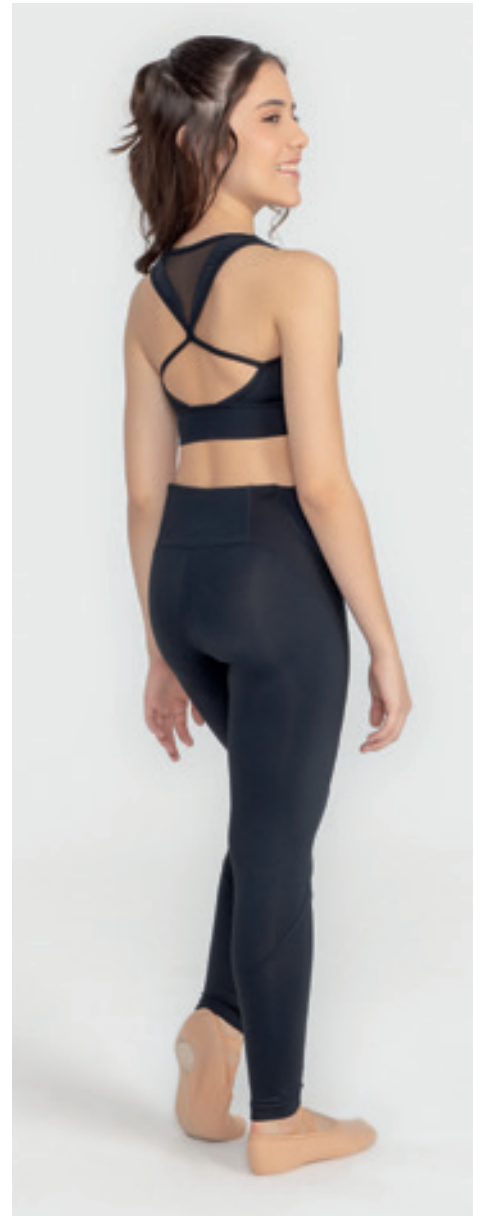

Adult Sizes: P, S, M, L, XL

BY19 Brisa Leggings

- Microfiber / Mesh Spandex

Adult Sizes: P, S, M, L, XL

96
Ocean
Spray

01
Black

BY18C Brisa Kid's Top

- Microfiber / Mesh Spandex