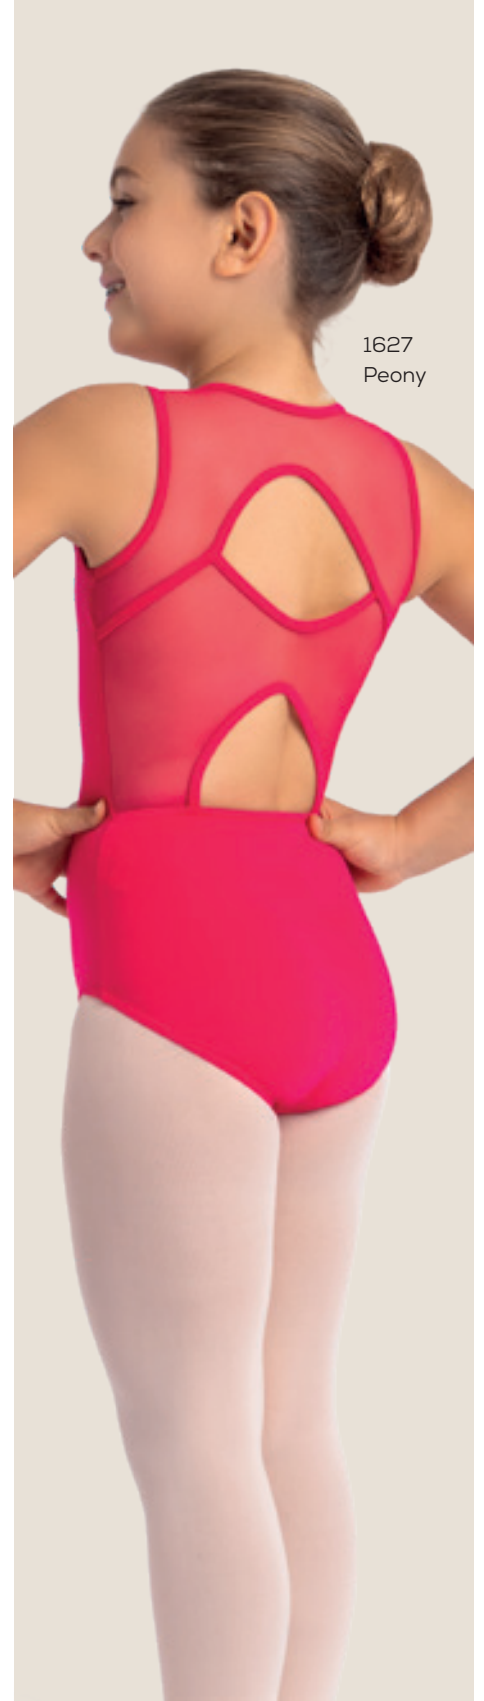

TP49 Raymonda

Microfiber / Mesh Spandex

Adult Sizes: P, S, M, L, XL

TP50 Pierina

Microfiber / Mesh Spandex

Child Sizes: 8-10, 12-14, YJr