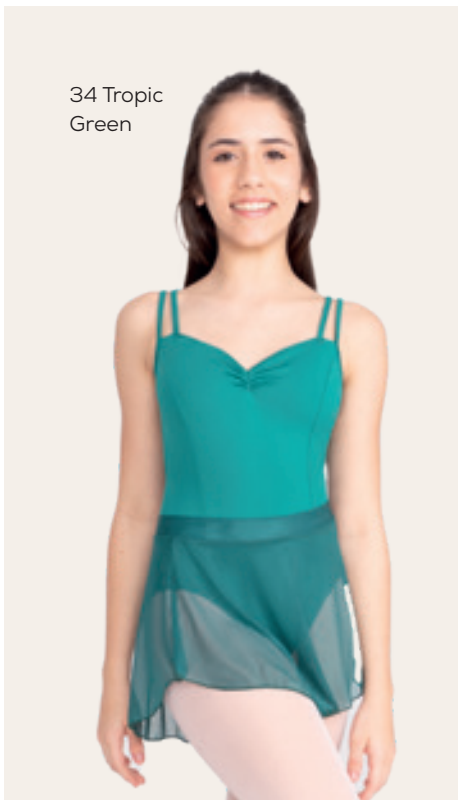

1643
Primrose Purple

01 Black

1627 Peony

34 Tropic Green

123 Petal Pink

20 Violet

TP10 Maria Skirt

Mesh Spandex