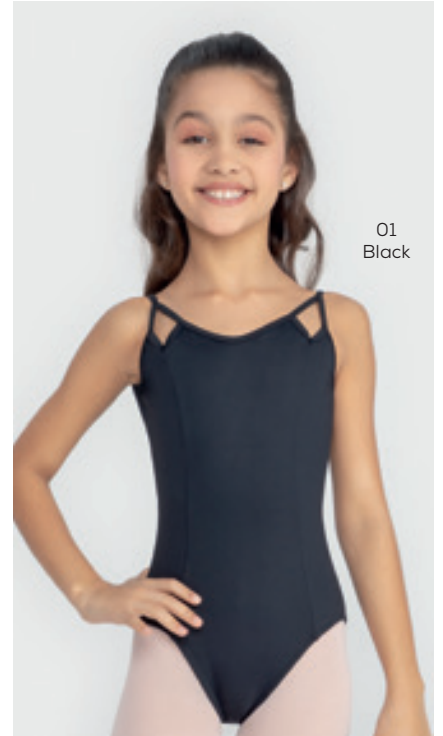

Adult Sizes: P, S, M, L, XL

123
Petal Pink

123
Petal Pink

96
Ocean
Spray

BY05C Martina

- Microfiber

Child Sizes: 6x7, 8-10, 12-14, YJr

01
Black

BY06 Aisha

- Microfiber

Adult Sizes: P, S, M, L, XL

96
Ocean
Spray

123
Petal Pink

01
Black

BY06C Ayesha

- Microfiber