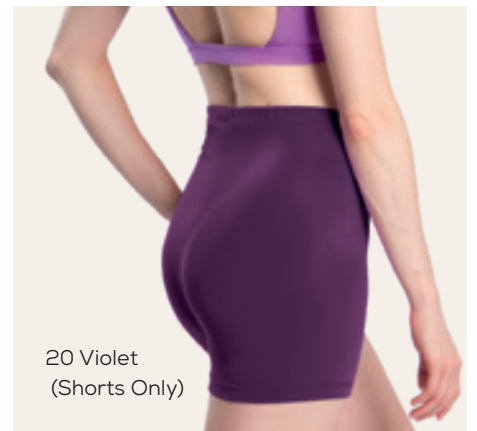

Adult Sizes: P, S, M, L, XL

TP11 Maria Kid's Skirt

Mesh Spandex

Child Sizes: 6x-7, 8-10, 12-14, YJr

01 Black

1643 Primrose
Purple

34 Tropic
Green

20 Violet
(Shorts Only)