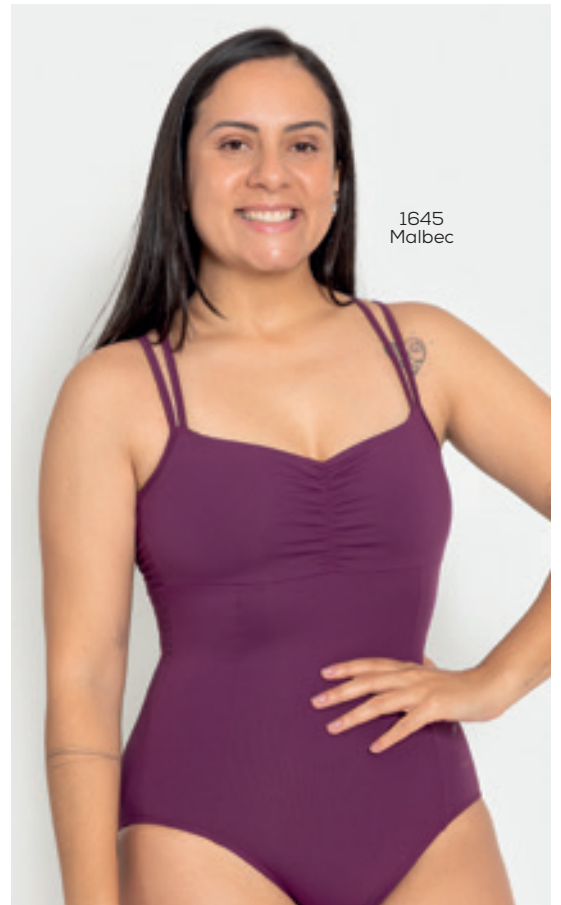

Made in Brazil

1633 Dark
Slate Blue /
03 Light Pink

01 Black

MB62 Luna

- Maxi Nylon Spandex / Mesh Spandex / Authentic

Adult Sizes: P, S, M, L, XL

Made in Brazil

1633 Dark Slate Blue/
03 Light Pink