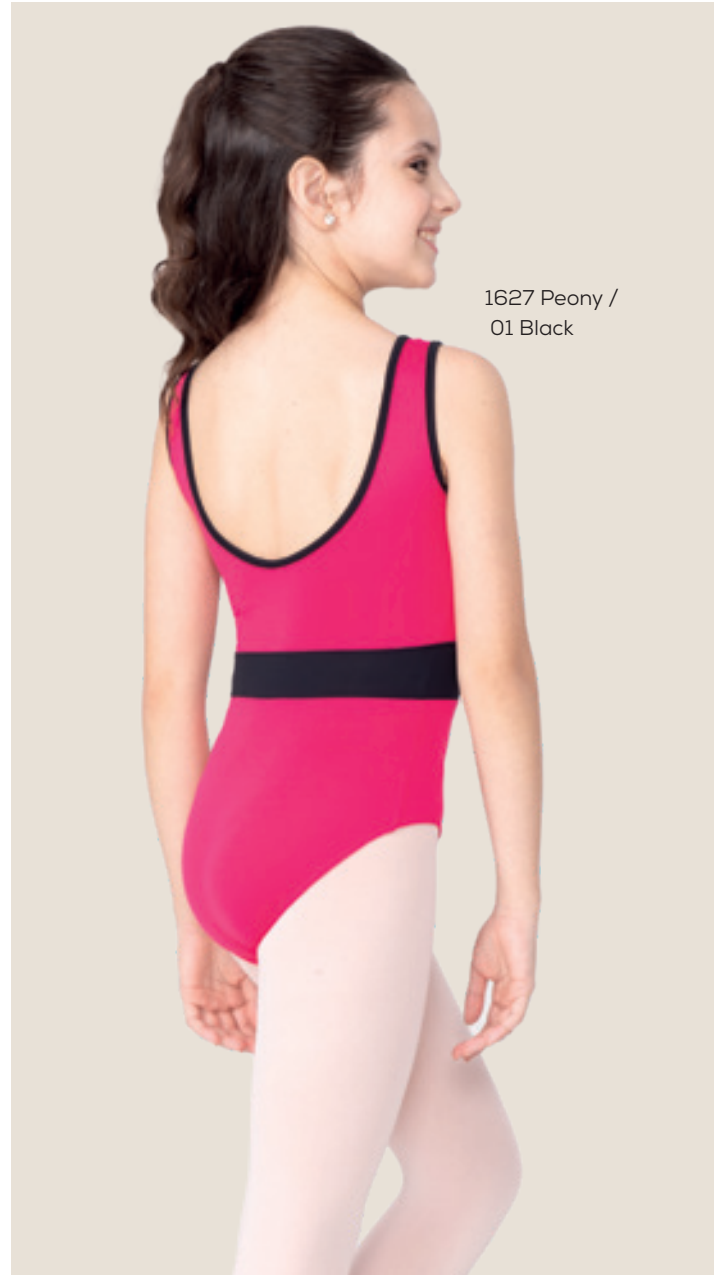

TP123 Bella

Microfiber / Mesh Spandex

Child Sizes: 6x-7, 8-10, 12-14, YJr

Discover the ultimate leotard to effortlessly complement a skirt or tutu! The wide contrasting waistband beautifully elongates the leg line when paired with a skirt in a matching hue. Additionally, the alluring mesh insert at the bust line adds a touch of sophistication, designed without lining for a strikingly sheer effect. This combination ensures a flattering silhouette while exuding elegance and style.