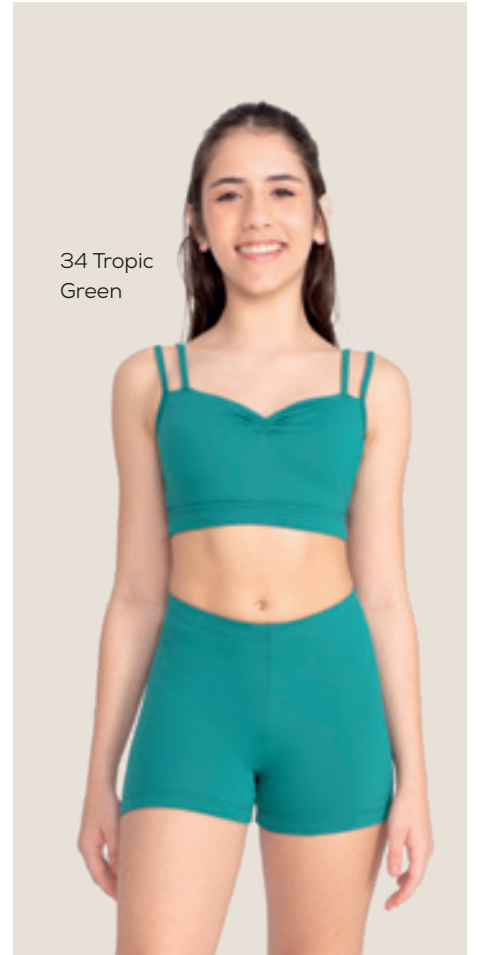

Adult Sizes: P, S, M, L, XL

TP11 Maria Kid's Skirt

Mesh Spandex

Child Sizes: 6x-7, 8-10, 12-14, YJr

01 Black

1643 Primrose
Purple

34 Tropic
Green

20 Violet
(Shorts Only)