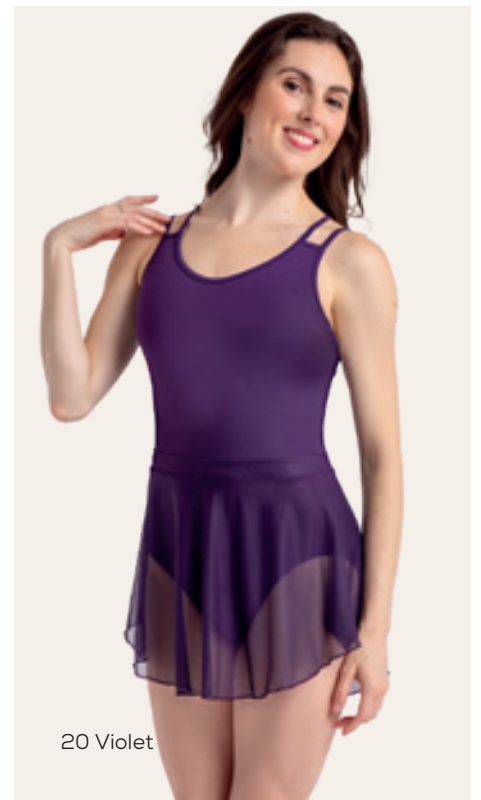

123 Petal Pink

20 Violet

TP10 Maria Skirt

Mesh Spandex

Adult Sizes: P, S, M, L, XL

TP11 Maria Kid's Skirt

Mesh Spandex

Child Sizes: 6x-7, 8-10, 12-14, YJr