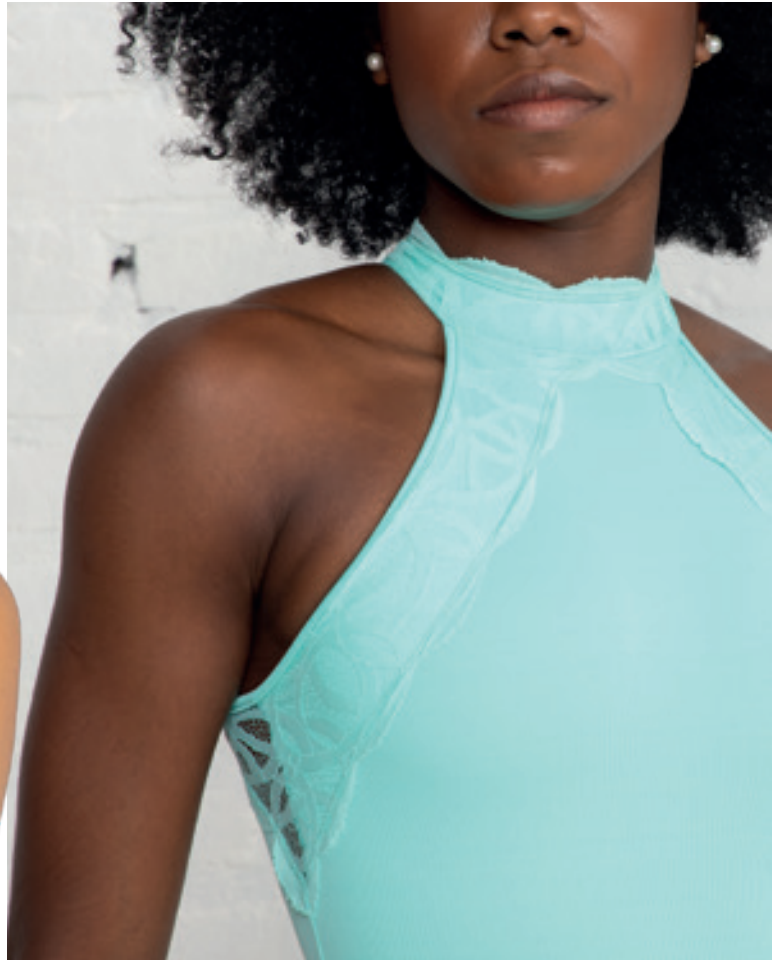

Child Sizes: 6x7, 8-10, 12-14, YJr

BY06CV Ayse

- Microfiber

Curvy Adult Sizes: Curvy S, Curvy M,
Curvy L, Curvy XL

This collection incorporates stretch lace with a circular pattern, featuring interlocking circles that form geometric shapes within an openwork wave design. The modern styling of these elements adds a touch of elegance to the pieces.