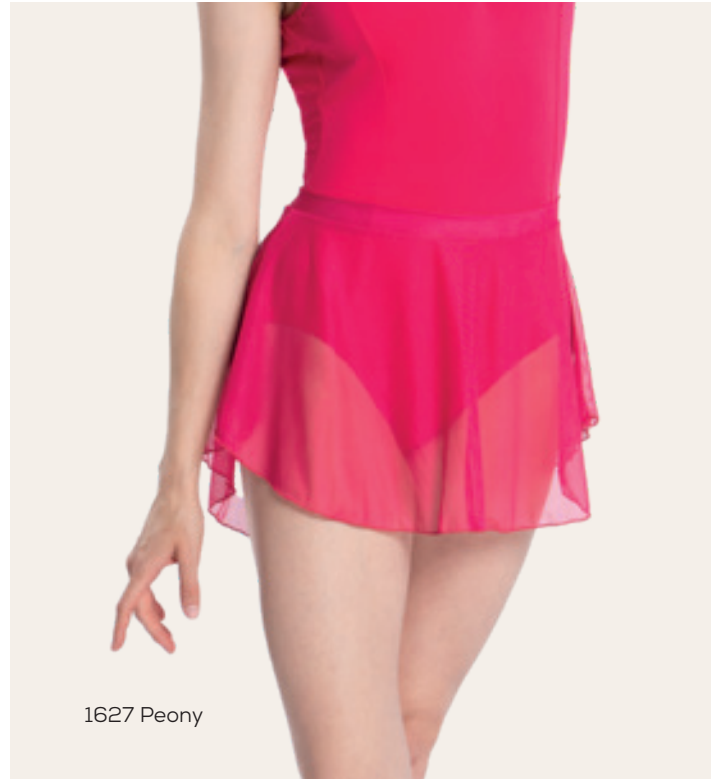

1627 Peony

TP10 Maria Skirt

Mesh Spandex

Adult Sizes: P, S, M, L, XL

TP11 Maria Kid's Skirt

Mesh Spandex

Child Sizes: 6x-7, 8-10, 12-14, YJr