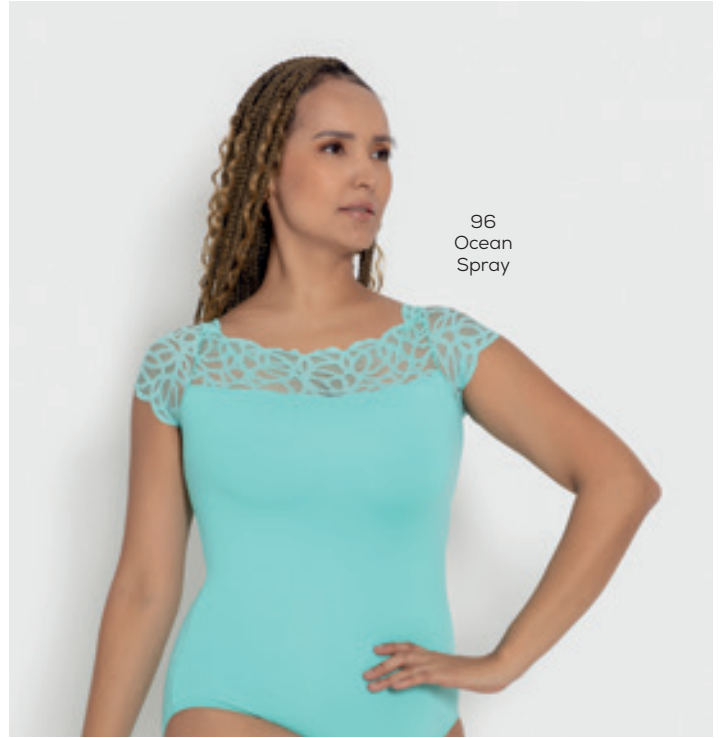

- Microfiber / Stretch Lace With Circles

Adult Sizes: P, S, M, L, XL

BY11C Elenita

- Microfiber / Stretch Lace With Circles

Child Sizes: 6x7, 8-10, 12-14, YJr

01
Black

96
Ocean
Spray

BY11CV Elena