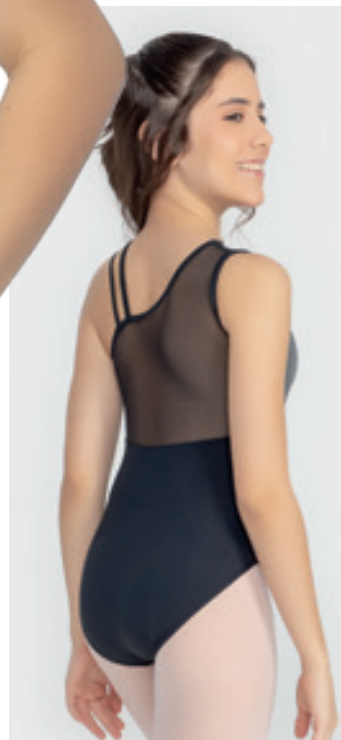

123
Petal
Pink

BY02C Tassina

- Microfiber / Mesh Spandex

Child Sizes: 6x7, 8-10, 12-14, YJr