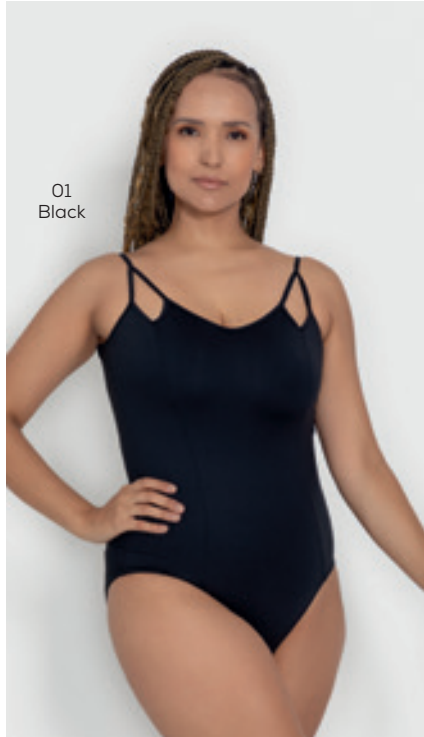

BY06CV Ayse

- Microfiber

Curvy Adult Sizes: Curvy S, Curvy M,
Curvy L, Curvy XL