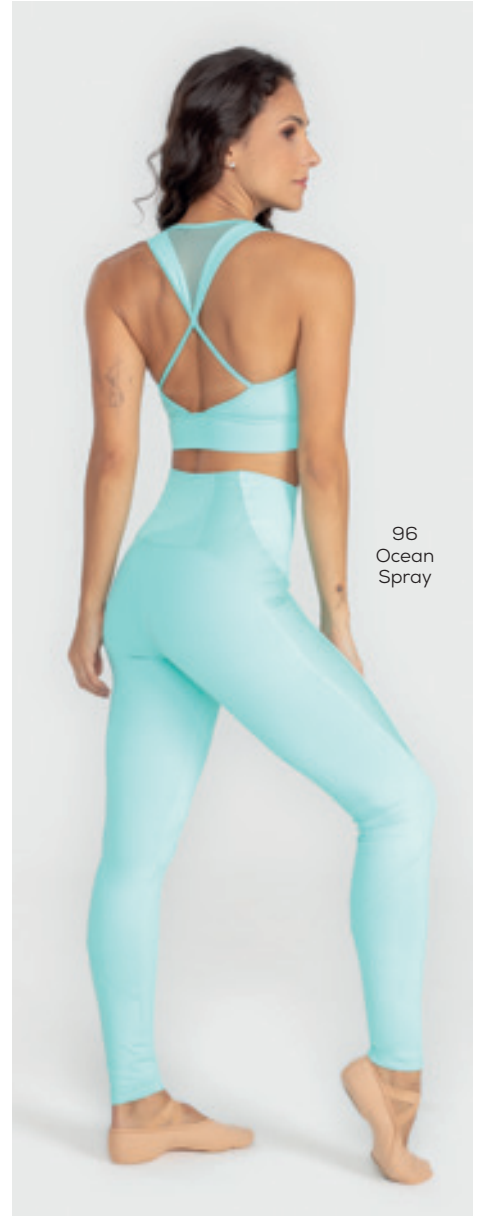

96
Ocean
Spray

BY18 Brisa Top

- Microfiber / Mesh Spandex

Adult Sizes: P, S, M, L, XL

BY19 Brisa Leggings

- Microfiber / Mesh Spandex

Adult Sizes: P, S, M, L, XL