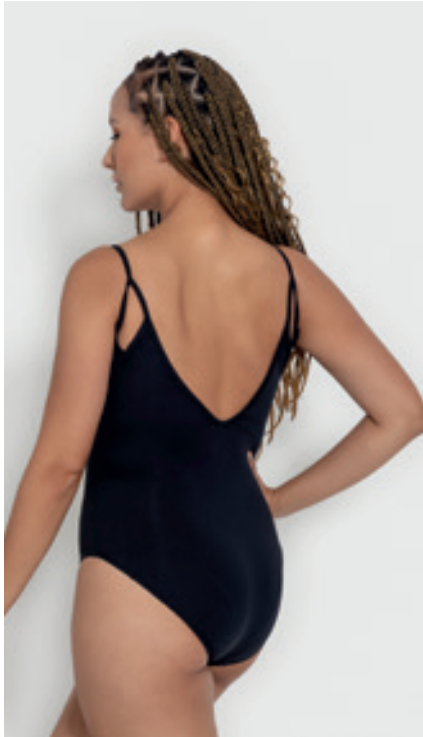

BY06CV Ayse

- Microfiber

Curvy Adult Sizes: Curvy S, Curvy M,
Curvy L, Curvy XL