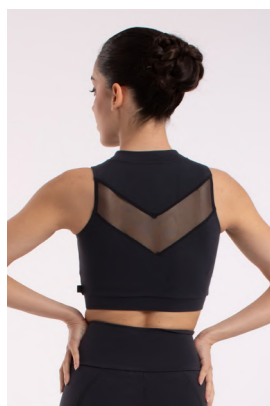

Top deportivo cuello Mao con cremallera y detalles transparentes en escote y en la espalda.
Mao top with zip and mesh details in the front and in the back.

6552 TOPSUPREDCREM

S I Z E S: 4-6-8-10-12-XS-S-M-L-XL-XXL

SUPPLEX 89% Supplex / 11% Elastane

37* 275