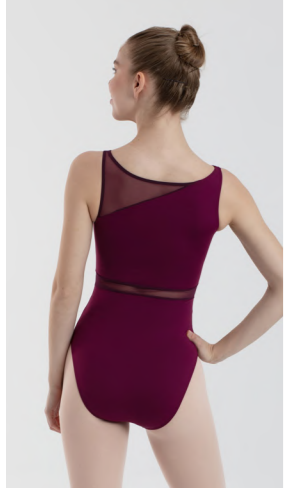

NEW

Maillot sin mangas de cuello barco con transparencias de **red** en la cintura y en uno de los hombros. Forro delantero.
Boat neck sleeveless leotard with mesh details on the waist and on one of the shoulders. Full front lining.

31664 CLEMENTINE
S I Z E S: 8-10-12-XS-S-M-L-XL-XXL

Meryl 92% Polyamide Meryl / 8% Elastane

01*	
37*	
275*