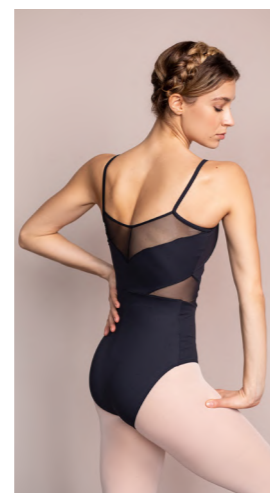

Maillot de tirante fino con diferentes detalles de transparencia en cintura y espalda. Forro delantero.
Camisole leotard with several mesh details at waist and back. Full front lining.

31592 BODYMERTRISTRAP

S I Z E S: 4-6-8-10-12-XS-S-M-L-XL-XXL

Meryl 92% Polyamide Meryl / 8% Elastane
MICROFIBRE

37*

253*

258*

* colors in stock