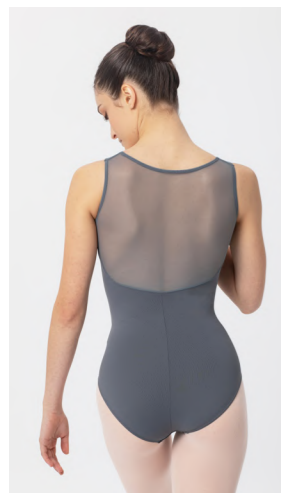

Cap sleeve leotard with ornament ribbon and mesh details. Full front lining.

31609 BODYMOSAIC MA

S I Z E S: 4-6-8-10-12-XS-S-M-L-XL-XXL

Meryl 92% Polyamide Meryl / 8% Elastane

37*
52
275

* colors in stock

* colors in stock