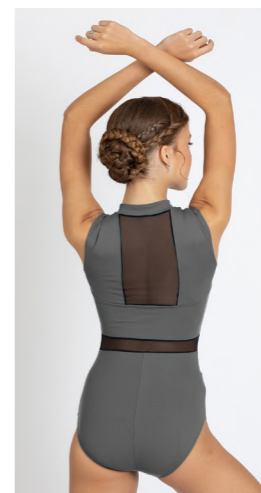

Maillot sin mangas con detalle de transparencia. Cerrado con cremallera delantera. Forro delantero.
Tank leotard mesh details. Zip in front. Full front lining.

31468 BODYMERCREMAO

S I Z E S: XS-S-M-L-XL-XXL

Meryl 92% Polyamide Meryl / 8% Elastane
MICKYFISH

37*
172
197*

* colors in stock

* colors in stock