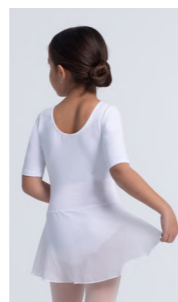

Maillot manga corta con falda.
Delantero con costadillos.
Short sleeve skirted leotard, princess seams, wrap front dance skirt.

SIZES: 4-6-8-10-12-XS-S-M-L-XL-XXL

3058 BODYRETOMER MC

Forro delantero / Full Front lining

Meryl 92% Polyamide Meryl / 8% Elastane

07*

3360 BODYRETO MC

ALGODÓN 90% Organic Cotton / 10% Elastane

01* 14* 126*