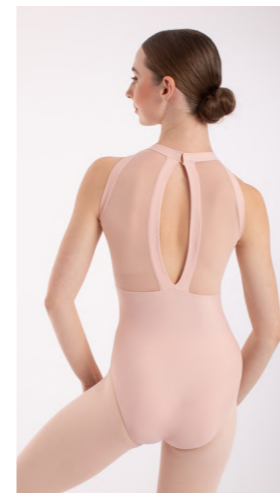

Maillot de cuello halter en tejido de **Lycra Reciclada** combinado con tul a tono en la espalda y lateral. Espalda cerrada con cierre. NUEVO FORRO delantero de tacto suave.
*Halter leotard made of **Recycled Lycra** and matching tulle on the back and sides. Buttoned up with a hook and eye. Full front NEW SOFT LINING.*

*Halter leotard made of **Recycled Lycra** and matching tulle on the back and sides. Buttoned up with a hook and eye. Full front NEW SOFT LINING.*

31673 DANNA

SIZES: 8-10-12-XS-S-M-L-XL-XXL

vida
78% Recycled Polyamide
22% Elastane