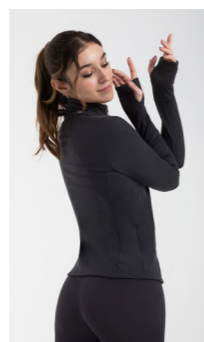

Chaqueta con interior afelpado de manga larga y cuello alto. Ojal en el puño para introducir dedo. Bolsillo interior.
Long sleeve high collar jacket. Brushed fabric inside. Thumb loop. Pocket inside.

6414 CHANVUELDIT

SIZES: 8-10-12-XS-S-M-L-XL

VUELTA 85% Polyamide 15% Elastane

37*

Pantalón largo con interior afelpado de cinturilla ancha. Bajo engomado para cubrir talón.
Heel cover pant with wide waistband. Brushed fabric inside.

5293 PANVUELPATCIN

SIZES: 4-6-8-10-12-XS-S-M-L-XL-XXL

VUELTA 85% Polyamide 15% Elastane

37*

Pantalón largo con interior afelpado de cinturilla ancha. Bajo ancho para cubrir el talón con banda de silicona.
Heel cover pant with silicone band. Brushed fabric inside and wide waistband.

5291 PANVUELAMCIN

SIZES: 4-6-8-10-12-XS-S-M-L-XL-XXL

VUELTA 85% Polyamide 15% Elastane

37*

Pantalón largo con interior afelpado. Bajo con estribo de Velcro.
Stirrup Velcro pant. Brushed fabric inside.

5056 PANPATVUELSTRIP

SIZES: 4-6-8-10-12-XS-S-M-L-XL-XXL

VUELTA 85% Polyamide 15% Elastane

37*

41

* colors in stock

* colors in stock