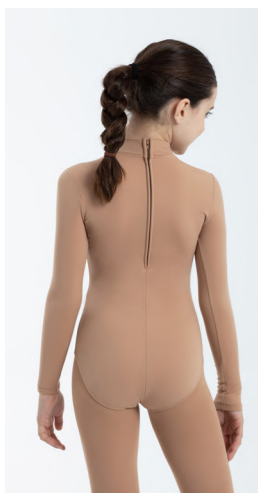

Maillot de manga larga con cuello alto y cerrado con cremallera. Interior afelpado.
Long sleeve turtle neck leotard. Zipper back. Brushed fabric inside.

3835 BODYPERCH ML
SIZES: 4-6-8-10-12-XS-S-M-L-XL-XXL
VUELTA 85% Polyamide / 15% Elastane

37 41*