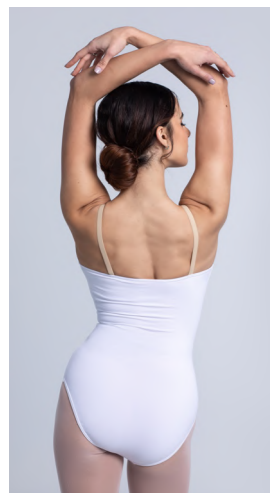

31287 BODYMERBLON ML

S I Z E S: 4-6-8-10-12-XS-S-M-L-XL-XXL

Meryl 92% Polyamide Meryl / 8% Elastane
MICROFIBRE

01*

37*

* colors in stock

* colors in stock

Maillot con escote y tirantes en color nude. Forro delantero.
Camisole leotard. Nude braces and neckline. Full front lining.