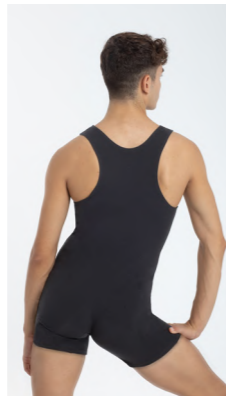

4640 SKINSHORTMAN

SIZES: 6-8-10-12-XS-S-M-L-XL-XXL

ALGODÓN 90% Organic Cotton / 10% Elastane

37*

* colors in stock