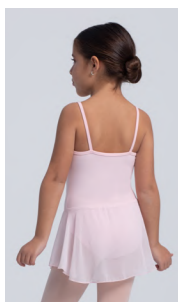

31340 BODYSUP 3/4 F

SIZES: 4-6-8-10-12-XS-S-M-L-XL-XXL

SUPPLEX 89% Supplex / 11% Elastane

37*

* colors in stock

* colors in stock

Maillot de tirante fino con falda de gasa.
Delantero con costadillos.
Princess seams camisole skirted leotard.