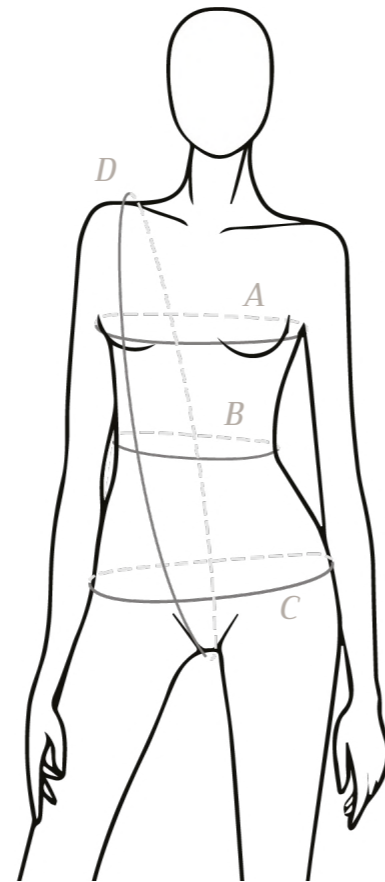

Infantil / Children

TALLA / SIZE		4	6	8	10	12
Edad / Age		3-4	5-6	7-8	9-10	11-12
Estatura / Height	(cm.)	90-105	106-117	118-129	130-141	142-152
	(in.)	35-41	41-46	46-51	51-55	55-60
Peso / Weight	(kg.)	12-19	18-25	24-31	30-35	36-44
	(lb)	26-41	39-55	54-68	66-78	79-97

Hombre / Man

TALLA / SIZE		XS	S	M	L	XL	XXL	
A	Pecho / Chest	(cm.)	76-83	83-91	91-97	97-104	104-110	110-114
		(in.)	30-33	33-36	36-38	38-41	41-43	43-45
B	Cintura / Waist	(cm.)	66-73	73-82	82-90	90-98	98-104	104-110
		(in.)	26-29	29-32	32-35	35-39	39-41	41-43
C	Cadera / Hip	(cm.)	78-83	83-88	88-93	93-98	98-108	108-112
		(in.)	31-33	33-35	35-37	37-39	39-42	42-44
Altura / Height	(cm.)	154-168	161-175	168-182	175-189	182-196	190-198	
	(in.)	60-66	63-69	66-72	69-74	72-77	75-78	

Medias / Tights

TALLA / SIZE		4	6	8	10	12	S	M	L	XL	XXL
Altura / Height	(cm.)	90-112	107-124	119-136	130-148	142-155	150-160	157-167	165-175	170-180	175-185
	(in.)	35"-44"	42"-49"	47"-49"	51"-58"	56"-61"	4,11"-5,3"	5,2"-5,6"	5,5"-5,9"	5,7"-5,11"	5,9"-6,1"
Peso / Weight	(kg.)	12-19	18-25	24-31	30-35	36-44	43-51	50-58	57-66	65-74	73-81
	(lbs.)	26-42	40-55	53-68	66-77	79-97	95-112	110-128	126-146	143-163	161-179

Calzado / Shoes

EU SIZES	22	23	24	25	26	27	28	29	30	31	32	33	34	35	36	37	38	39	40	41	42	43	44	45
cm.	15,5	16	16,5	17	17,5	18	18,5	19	19,5	20	20,5	21	21,5	22	23	23,5	24	24,5	25	26	26,5	27	28,5	29,5
in.	6.1	6.3	6.5	6.7	6.9	7.1	7.3	7.5	7.7	7.9	8.1	8.3	8.5	8.7	9	9.3	9.5	9.7	9.9	10.2	10.5	10.6	11.2	11.6

Size Guide

Wash & Special Care

Todas nuestras prendas son confeccionadas a mano, motivo por el cual sugerimos tratarlas con especial cuidado. Así pues, le recomendamos seguir las **indicaciones** de lavado de la **etiqueta del producto**. Es importante tener en cuenta que Intermezzo no asume responsabilidad por daños que puedan surgir debido a un lavado excesivo o inapropiado. La conservación adecuada de nuestros productos recae exclusivamente en el comprador.

All our garments are handcrafted, which is why we suggest handling them with special care. Therefore, we recommend following the washing **instructions** on the **product label**. It is important to note that Intermezzo does not assume responsibility for damages that may arise due to excessive or inappropriate washing. The proper conservation of our products is responsibility of the buyer.

Acrylic 100% Acrylic 	ADEL 100% Polyester 	ALGODÓN 90% Cotton · 10% Lycra 	colorado 90% Bamboo · 10% Elastane 	bamboo natural fiber 80% Polyamide · 20% Elastane
GISELLE 100% Polyester 	JebLu 50% Cotton · 50% Polyester 	LYCRA 80% Polyamide · 20% Elastane 	LOVER 100% Polyamide 	Meryl MICROFIBRE 92% Pol. Meryl · 8% Lycra
Red 90% Polyamide · 10% Elastane 	SUR 90% Cotton · 10% Elastane 	SUPPL-X 89% Pol. Supplex · 11% Elastane 	TAM 100% Polyester 	TERCIOPELO 84% Polyamide · 16% Lycra
TULLE TUTUS Tulle: 100% Polyester Do not wash 	vida 78% Recycled Polyamide · 22% Elastane 	Viscosa 95% Viscose · 5% Elastane 	VUELTA 85% Polyamide · 15% Lycra 	VUL 50% Acrylic · 50% Wool

Follow Us

@intermezzodance | @intermezzoskating