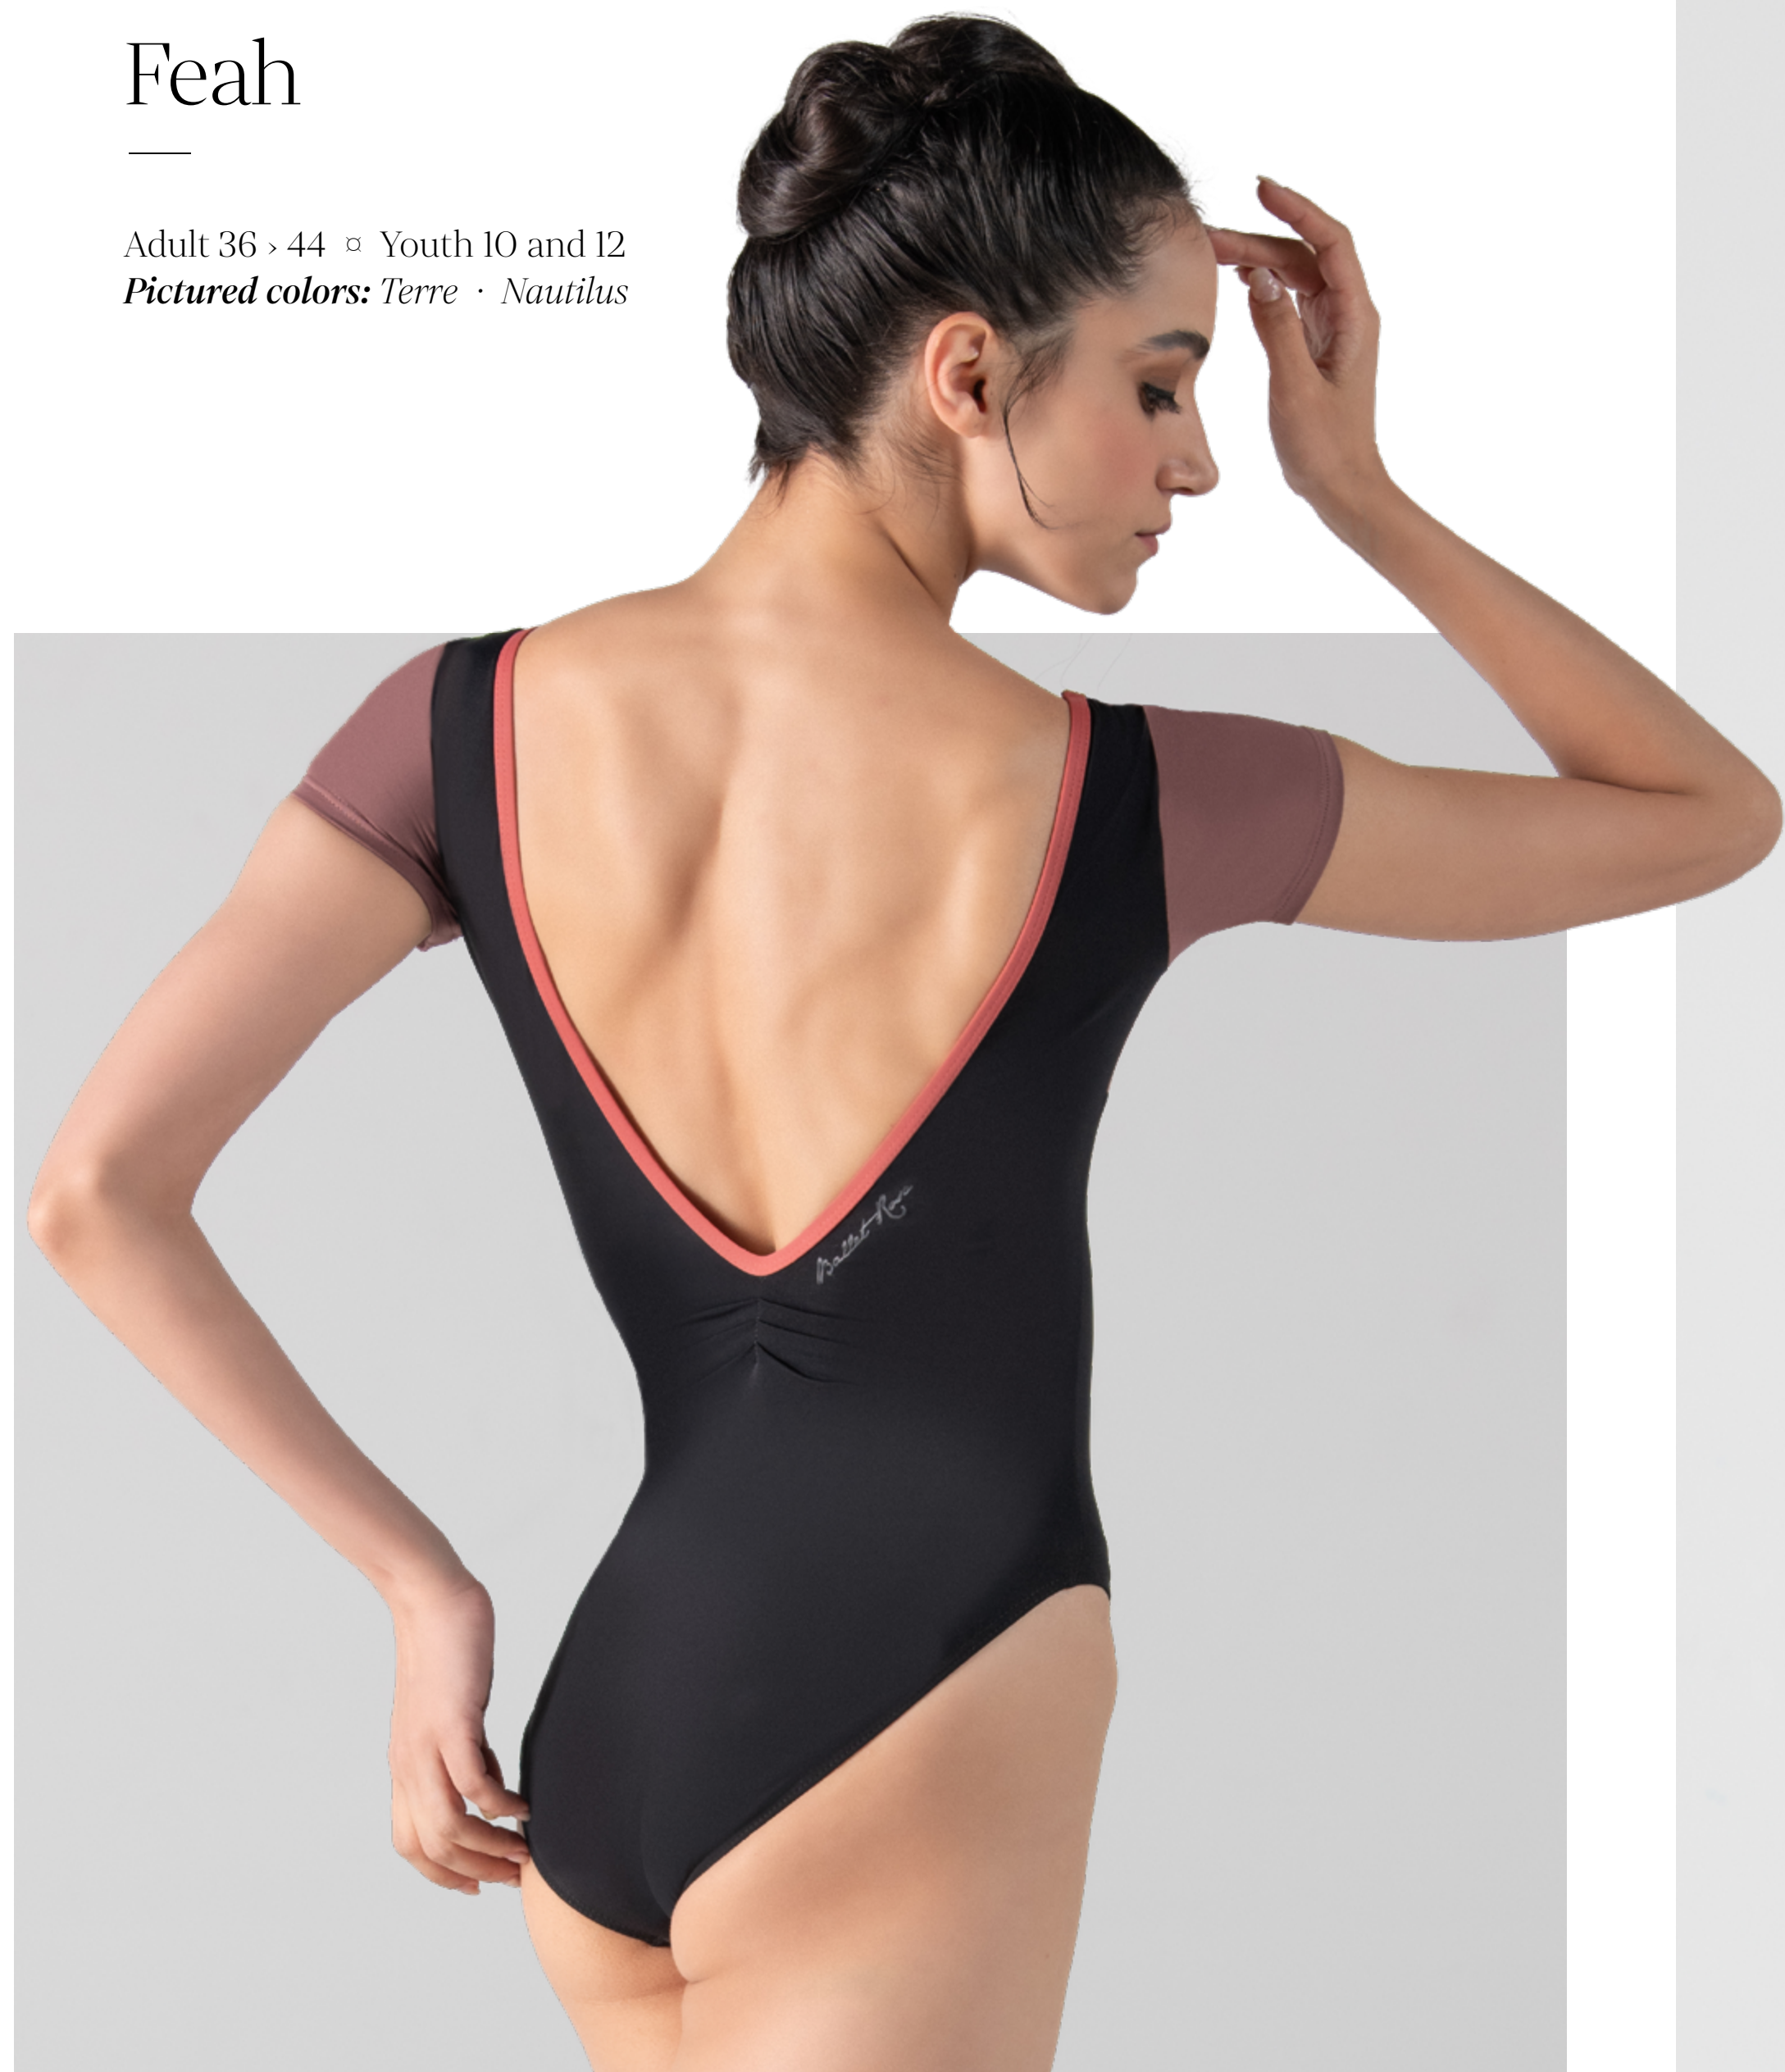

Improved circulation and detoxification

By increasing blood and oxygen flow, this fabric helps flush out metabolic waste and lactic acid buildup, reducing soreness and supporting efficient muscle recovery post-exercise.

Crafted for long-lasting wear, this fabric provides exceptional comfort while standing up to intense use, ensuring reliable performance over time.

Dance Stronger, Recover Faster.

Feah
—

Feah

Adult 36 > 44 □ Youth 10 and 12

Pictured colors: Terre · Nautilus

Tena
—

Tena

Adult 36 > 44 □ Youth 10 and 12

Pictured colors: Terre · Ambre

Nova
—

Nova

Adult 36 > 44 □ Youth 10 and 12