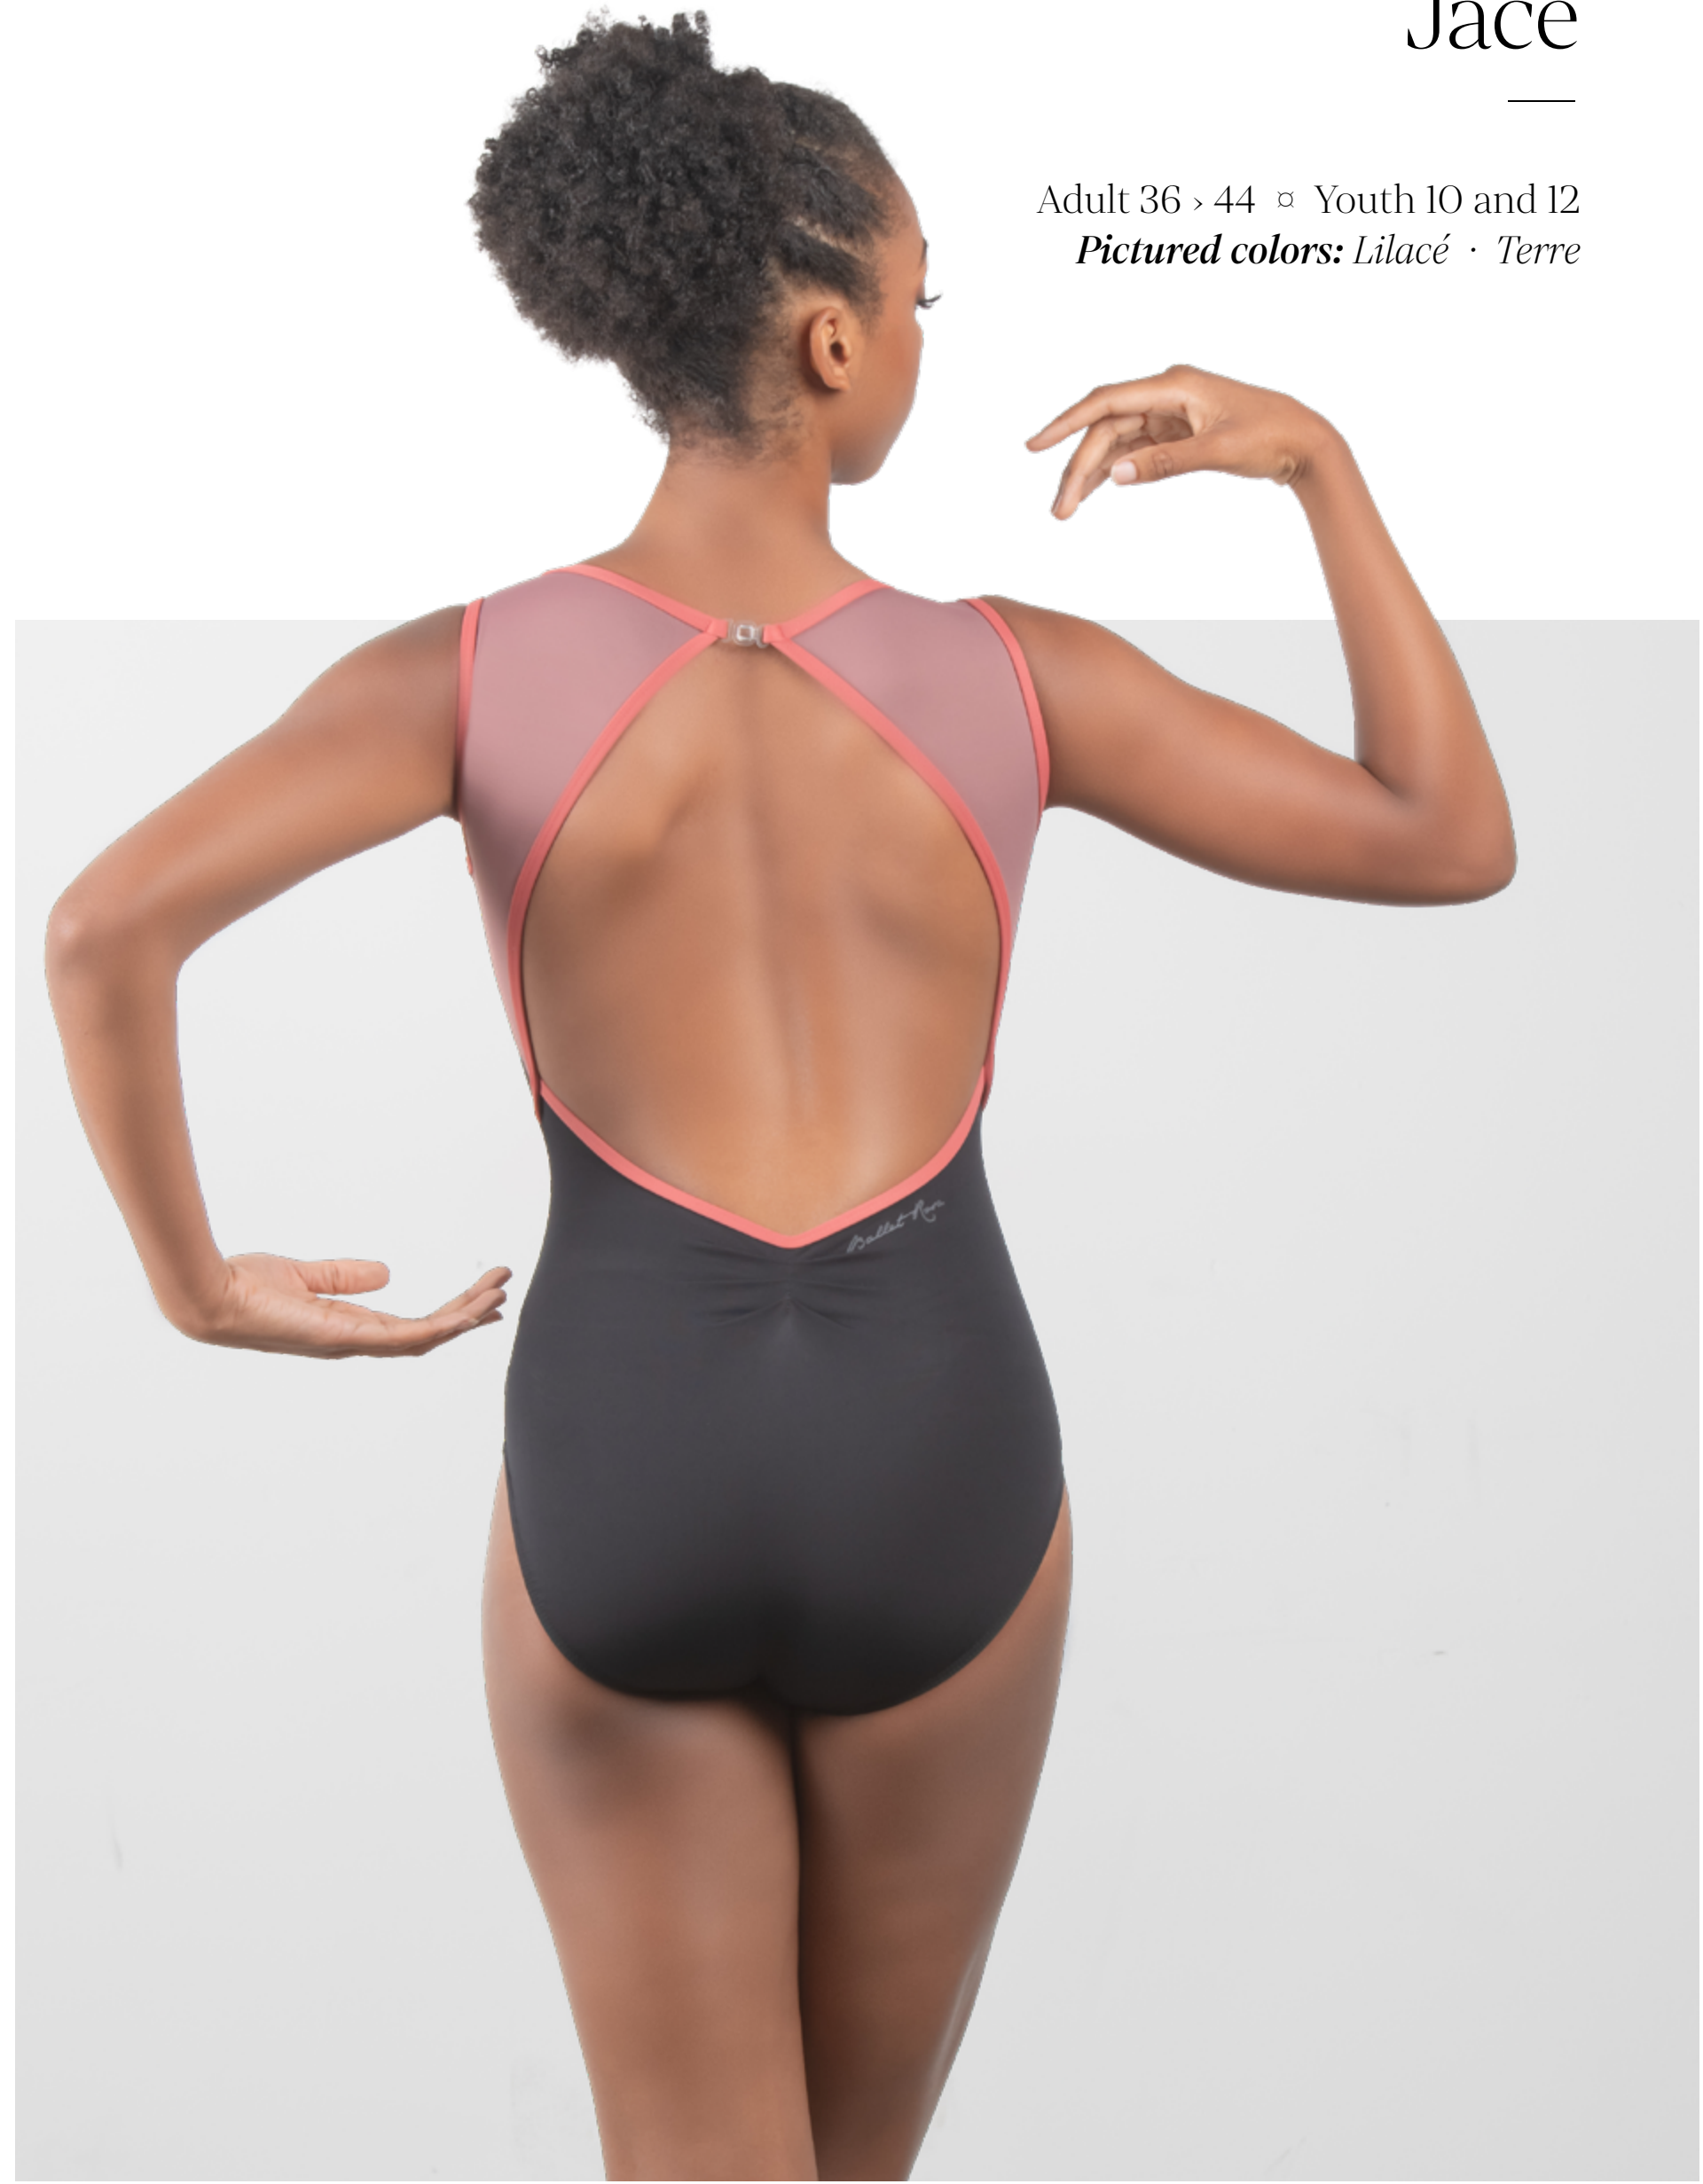

Improved circulation and detoxification

By increasing blood and oxygen flow, this fabric helps flush out metabolic waste and lactic acid buildup, reducing soreness and supporting efficient muscle recovery post-exercise.

Pictured colors: Terre · Nautilus

Tena
—

Tena

Adult 36 > 44 □ Youth 10 and 12

Pictured colors: Terre · Ambre

Nova
—

Nova

Adult 36 > 44 □ Youth 10 and 12

Pictured colors: Nautilus · Terre

Esme
—

Esme

Adult 36 > 44 □ Youth 10 and 12

Pictured colors: Ambre · Terre · Lilacé · Nautilus

Jace

—

Jace

Adult 36 > 44 □ Youth 10 and 12
Pictured colors: Lilacé · Terre

Tiah
—

Tiah

Adult 36 > 44 □ Youth 10 and 12
Pictured colors: Lilacé

Maheh
—

Maheh

Adult 36 > 44 □ Youth 10 and 12

Pictured colors: Nautilus