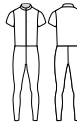

ACADEMY Collection
Duotone Short Sleeve Zip Unitard
Stretch Cotton

Noir with Marine
Noir with Bordeaux
Noir with Sky
Noir with Acier

CORA
S - M - L - XL
P.142