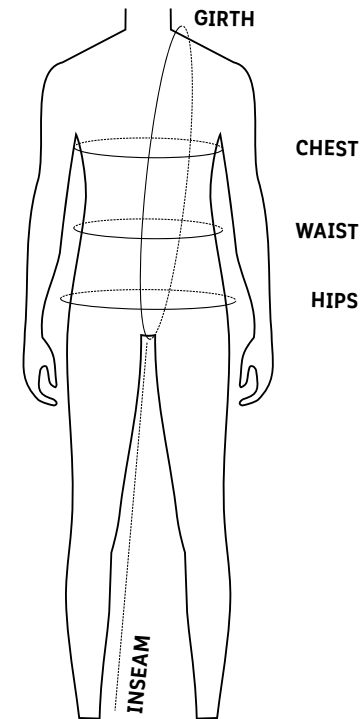

This chart shows the nearest international conversion for different countries. Size and fit can vary, so please use this chart as a general guide only.

WASH AND CARE

Keeping your Ballet Rosa products in good shape depends solely on your care. Each material has different quality standards. Please respect the wash care labels and the care instructions stated.

Garments made of stretch mesh should follow these instructions:

Hand wash in cold water · Use mild detergent · Do not iron · Do not tumble dry · Allow to dry flat

Intense sweating combined with the high temperature of the body over long periods could have negative effects and cause discoloration.

Color references are merely informative.

Colors may vary slightly depending on material and dyeing batch.

The brand will not be liable for any damages caused by excessive or inappropriate usage.

HOW TO MEASURE

Chest – Wrap the measuring tape around the fullest part of your chest

Waist – Measure around your natural waistline, which is the smallest area of the waist.

Hips – Stand with feet together. Keeping tape straight and parallel to the floor, measure around fullest part.

Girth – Place a tape measure at the top of the shoulder where a tank top strap sits, then down through the crotch and back to the same shoulder.

Inseam – Measure inside length of your leg from the crotch to bottom of ankle.

MEN cm (inch)

Size	Chest	Waist	Hips	Girth	Height
36	85-90 (33/35)	70-75 (28/30)	87-92 (34/36)	152-157 (60/62)	170-172 (67/68)
38	90-95 (35/37)	75-80 (30/31)	92-97 (36/38)	157-165 (62/65)	172-174 (68/69)
40	95-100 (37/39)	80-85 (31/33)	97-102 (38/40)	165-172 (65/68)	174-177 (69/70)
42	100-105 (39/41)	85-90 (33/35)	102-107 (40/42)	172-180 (68/71)	177-179 (70/71)
44	105-110 (41/43)	90-95 (35/37)	107-112 (42/44)	180-185 (71/73)	179-182 (71/72)

BOY cm (inch)

Size	Chest	Waist	Hips	Girth	Height
2-4	51-53 (20/21)	48-51 (19/20)	53-57 (21/23)	89-96 (35/38)	92-103 (36/40)
4-6	55-58 (22-23)	52-55 (21/22)	58-62 (23/25)	99-106 (39/42)	104-116 (41/45)
6-8	60-63 (24-25)	56-60 (23/24)	63-67 (25/26)	109-116 (43-46)	117-127 (46-50)
8-10	66-71 (26-28)	61-64 (24/25)	68-73 (27/29)	117-127 (47-50)	129-139 (51-55)
10-12	73-76 (29-30)	65-69 (26/27)	74-79 (29/31)	129-137 (51-54)	142-157 (56-60)

These charts should be used as a general fitting guide only. Size availability and individual sizing may vary by style.

WASHING INSTRUCTIONS BY MATERIAL

Material	Composition	Instructions
Microfiber	90% Polyamide 10% Elastane	30°
Stretch Cotton	90% Cotton 10% Elastane	40°
Stretch Mesh	94% Polyamide 6% Elastane	30°
Stretch Bamboo	90% Bamboo Rayon 10% Elastane	40°

Material	Composition	Instructions
Printed Microfiber	78% Polyester Microfiber 22% Elastane	30°
Printed Mesh	94% Polyester 6% Elastane	30°
Blend Stretch Jersey	95% Polyester 5% Elastane	40°