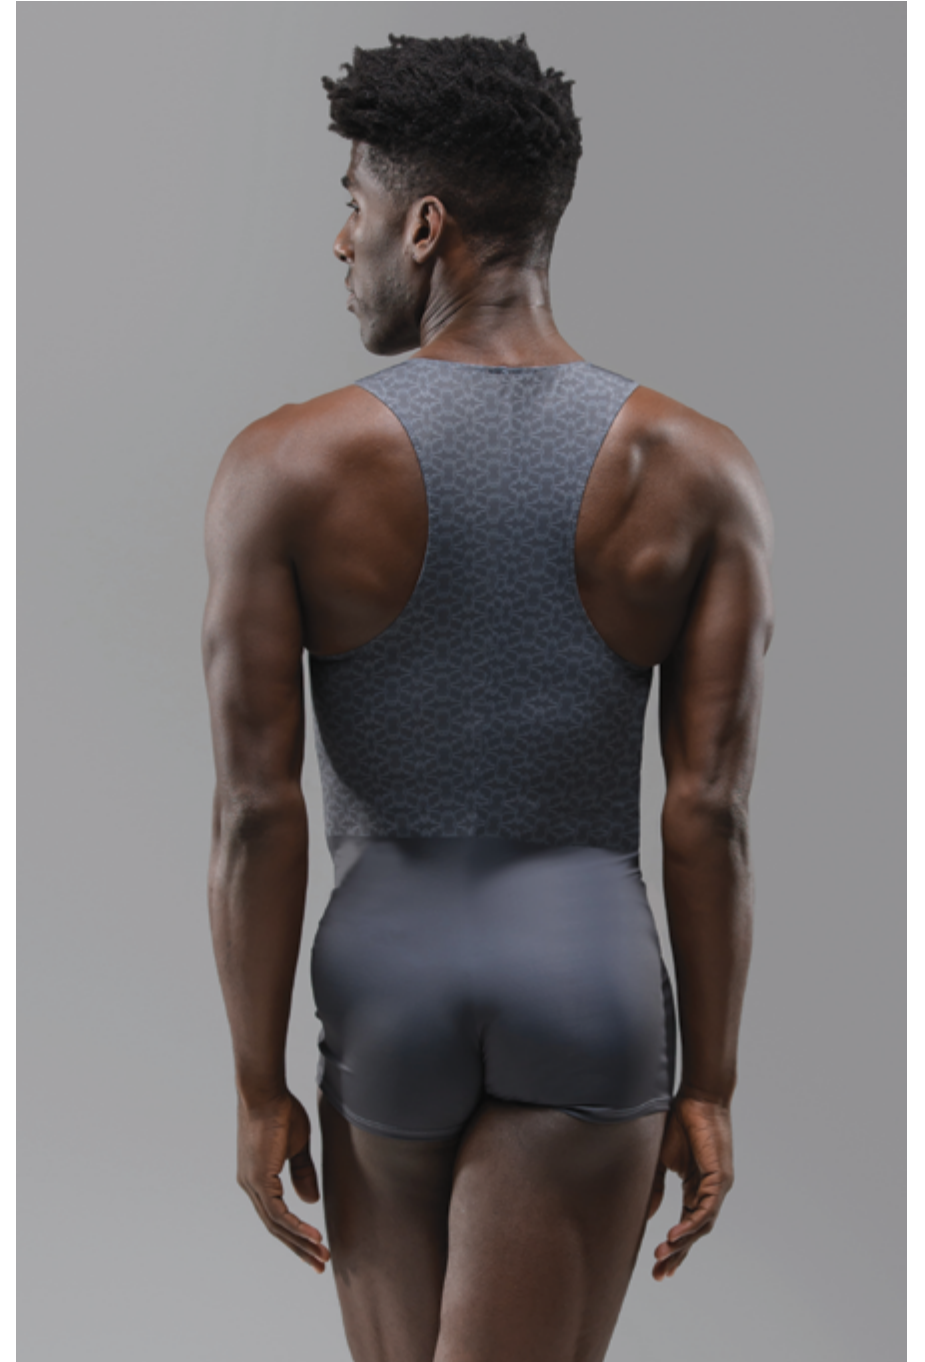

# HERACLEION

- 8 -

Printed Round Neck T-shirt  
Gris ▼ - Olive ▲

ABRAX

- 9 -

Printed Sleeveless Biketard  
Gris ▼ ▲ – Olive ▲

HORUS

Printed Shorts  
Olive ▲▼ - Gris ▼